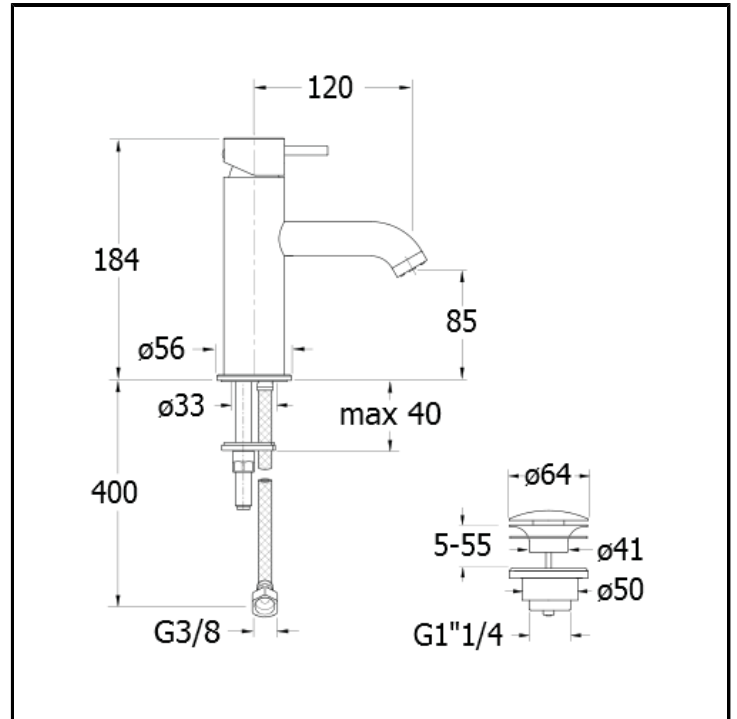

Basin mixer REGULAR with 1"1/4 Up&Down waste

FINITURE

- White matt
- Chrome
- Polished black chrome
- Brushed black chrome
- Polished metallic
- Brushed metallic
- Black matt
- Yellow gold oro
- PVD polished rose gold
- PVD brushed rose gold
- Brushed old brass

FEATURES (MODEL NAME SIDE)

- Regular

FEATURES FROM TECHNOLOGIES

-
-

COMMAND

- Monocontrol

INSTALLATION

- Top