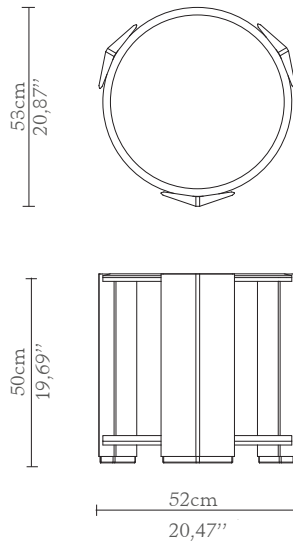

CABINETS & BOOKCASES

ALGERONE BIG | side table

DIMENSIONS

Height: 50cm | 19,69"

Length: 52cm | 20,47"

Depth: 53cm | 20,87"

MATERIALS

Body: Brass, Leather, Glass & Marble

STANDARD FINISHES

Body: Polished Brass, Gray Leather, Smoked Glass & Statuário Marble

WEIGHT

Aprox: 10kg | 22,05lbs

PACKAGING

Volume: 0,14m³ | 4,94ft³

Weight: 20kg | 44,09lbs