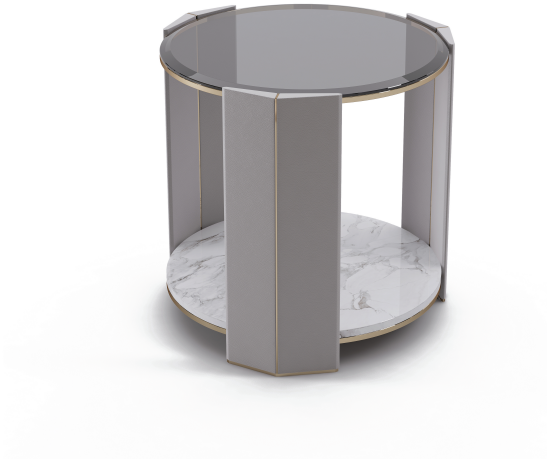

LUXXU

MODERN DESIGN & LIVING

LIGHTING

UPHOLSTERY

TABLES

CONSOLES

SIDEBOARDS

MIRRORS

CABINETS & BOOKCASES

ALGERONE BIG | side table

DIMENSIONS

Height: 50cm | 19,69"

Length: 52cm | 20,47"

Depth: 53cm | 20,87"

MATERIALS

Body: Brass, Leather, Glass & Marble

STANDARD FINISHES

Body: Polished Brass, Gray Leather, Smoked Glass & Statuário Marble

WEIGHT

Aprox: 10kg | 22,05lbs

PACKAGING

Volume: 0,14m³ | 4,94ft³

Weight: 20kg | 44,09lbs