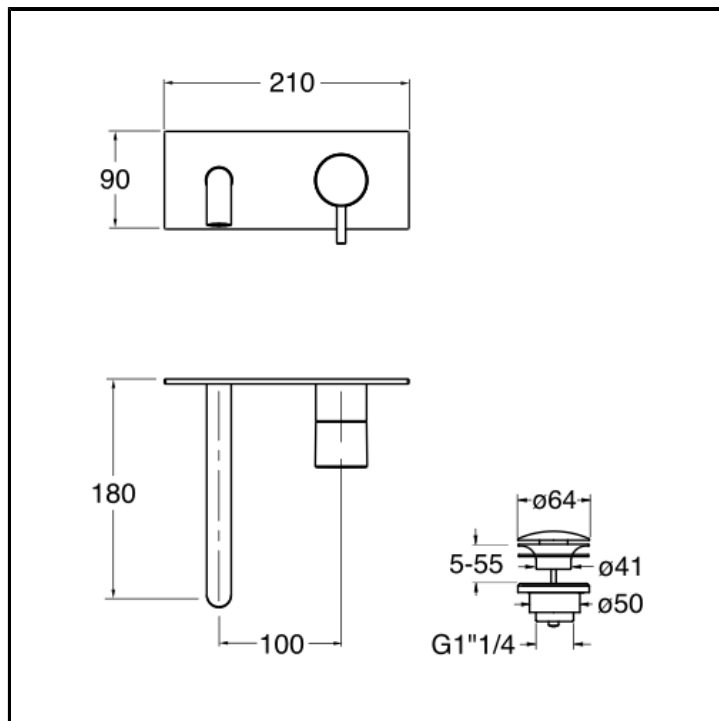

Wall mounted basin mixer REGULAR external parts for CRICS200 (right side) - CRICS201 (left side) with 1"1/4 Up&Down waste and metal plate

FINITURE

- White matt
- Chrome
- Polished black chrome
- Brushed black chrome
- Polished metallic
- Brushed metallic
- Black matt
- Yellow gold oro
- PVD polished rose gold
- PVD brushed rose gold
- Brushed old brass

FEATURES (MODEL NAME SIDE)

- Regular

FEATURES FROM TECHNOLOGIES

-
-

COMMAND

- Monocontrol

INSTALLATION

- Wall