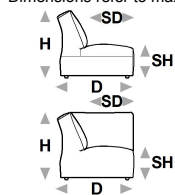

↑ fold following the dotted line ↑

modula. premium 1077

L Length - H Height - D Depth - SH Seat Height - SD Seat Depth
Dimensions refer to maximum sizes.

dimensions	L 98 H93 D98 SH44 SD62	L 98 H93 D98 SH44 SD62	L 105 H93 D98 SH44 SD62	L 90 H93 D98 SH44 SD62	L 75 H93 D98 SH44 SD62
version code	110	120	144	130	D62
Description	1 right arm facing chair	1 left arm facing chair	maxi chair no arm	chair without armr.	small chair no arm
L 90 H93 D158 SH44 SD122	L 105 H93 D158 SH44 SD122	L 75 H93 D158 SH44 SD122	L 90 H93 D92 SH44 SD56	L 61 H22 D15 SH- SD-	L 98 H93 D98 SH44 SD62
T63	M06	F78	T71	E82	040
chaise longue with no arm.	maxi armless chaise long	armless mini chaise longue	corner chair	trapezoid-shaped lumbar	square corner
L 167 H93 D125 SH44 SD62	L 167 H93 D125 SH44 SD62	L 105 H42 D60 SH- SD-	L 90 H42 D60 SH- SD-	L 75 H42 D60 SH- SD-	L 60 H42 D90 SH- SD-
I90	I91	641	635	I94	A24
rhf long back special corner	lhf long back special corner	rectang.ottoman maxi	rectangular ottoman	mini rectangular ottoman	terminal ottoman rx
L 60 H42 D90 SH- SD-	L 38 H49 D76 SH- SD-	L 22 H49 D76 SH- SD-	L 54 H49 D76 SH- SD-	L 38 H49 D76 SH- SD-	L 54 H49 D76 SH- SD-
A35	I98	I96	M00	M04	M02
terminal ottoman lx	large armrest	small armrest	x armrest	outfit.holder large arm.	outfitted holder x armrest

↓ fold following the dotted line ↓

↑ fold following the dotted line ↑

modula. premium 1077

L Length - H Height - D Depth - SH Seat Height - SD Seat Depth
Dimensions refer to maximum sizes.

dimensions

version code	Description
B32	layer with staves
W43	m04 + 144 + 040 + d62 + d62 + a24
W44	i98 + m06 + 144 + 641 + m04
W45	i96 + i90 + 144 + t63 + m04
W46	i96 + i90 + 144 + m04
W47	i96 + 130 + t71 + d62 + m02 + f78 + i98
W48	120 + 130 + 110 + 635