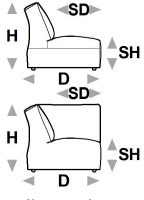

↑ fold following the dotted line ↑

modula. premium 1077

L Length - H Height - D Depth - SH Seat Height - SD Seat Depth
Dimensions refer to maximum sizes.

dimensions	L 98 H93 D98 SH44 SD62	L 98 H93 D98 SH44 SD62	L 105 H93 D98 SH44 SD62	L 90 H93 D98 SH44 SD62	L 75 H93 D98 SH44 SD62
version code	110	120	144	130	D62
Description	1 right arm facing chair	1 left arm facing chair	maxi chair no arm	chair without armr.	small chair no arm
L 90 H93 D158 SH44 SD122	L 105 H93 D158 SH44 SD122	L 75 H93 D158 SH44 SD122	L 90 H93 D92 SH44 SD56	L 61 H22 D15 SH- SD-	L 98 H93 D98 SH44 SD62
T63	M06	F78	T71	E82	040
chaise longue with no arm.	maxi armless chaise long	armless mini chaise longue	corner chair	trapezoid-shaped lumbar	square corner
L 167 H93 D125 SH44 SD62	L 167 H93 D125 SH44 SD62	L 105 H42 D60 SH- SD-	L 90 H42 D60 SH- SD-	L 75 H42 D60 SH- SD-	L 60 H42 D90 SH- SD-
I90	I91	641	635	I94	A24
rhf long back special corner	lhf long back special corner	rectang.ottoman maxi	rectangular ottoman	mini rectangular ottoman	terminal ottoman rx
L 60 H42 D90 SH- SD-	L 38 H49 D76 SH- SD-	L 22 H49 D76 SH- SD-	L 54 H49 D76 SH- SD-	L 38 H49 D76 SH- SD-	L 54 H49 D76 SH- SD-
A35	I98	I96	M00	M04	M02
terminal ottoman lx	large armrest	small armrest	x armrest	outfit.holder large arm.	outfitted holder x armrest

↓ fold following the dotted line ↓

↑ fold following the dotted line ↑

modula. premium 1077

L Length - H Height - D Depth - SH Seat Height - SD Seat Depth
Dimensions refer to maximum sizes.

dimensions

version code	Description
B32	layer with staves
W43	m04 + 144 + 040 + d62 + d62 + a24
W44	i98 + m06 + 144 + 641 + m04
W45	i96 + i90 + 144 + t63 + m04
W46	i96 + i90 + 144 + m04
W47	i96 + 130 + t71 + d62 + m02 + f78 + i98
W48	120 + 130 + 110 + 635

↓ fold following the dotted line ↓