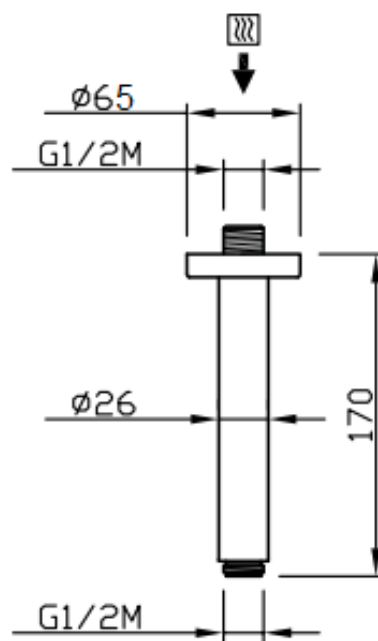

SPARE PARTS

TECHNICAL DRAWING