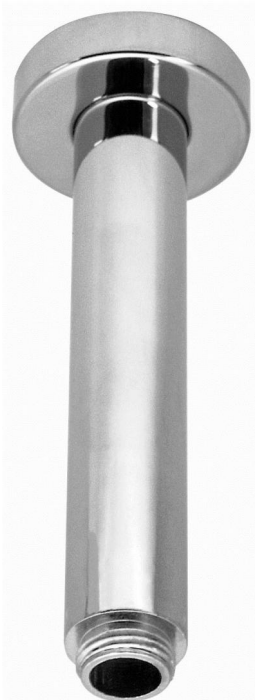

Tondo

Shower arm Victorian rosette
20126C15/A-CR

TECHNICAL INFORMATION

Brass ceiling shower arm $\varnothing 26 \frac{1}{2}$ " mm with Victorian rosette.
Wheelbase 15 cm. CHROME

FEATURES

PICTURE