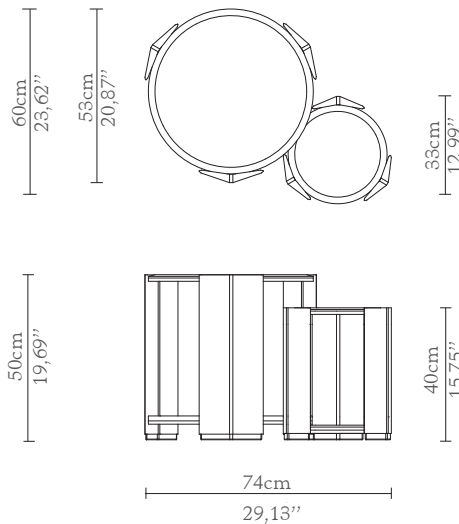

CABINETS & BOOKCASES

ALGERONE SET | side table

DIMENSIONS

Height: 50cm | 19,69"

Length: 74cm | 29,13"

Depth: 60cm | 23,62"

MATERIALS

Body: Brass, Leather, Glass & Marble

STANDARD FINISHES

Body: Polished Brass, Gray Leather, Smoked Glass & Statuário Marble

WEIGHT

Aprox: 18kg | 39,68lbs

PACKAGING

Volume: 0,35m³ | 12,36ft³

Weight: 28kg | 61,73lbs