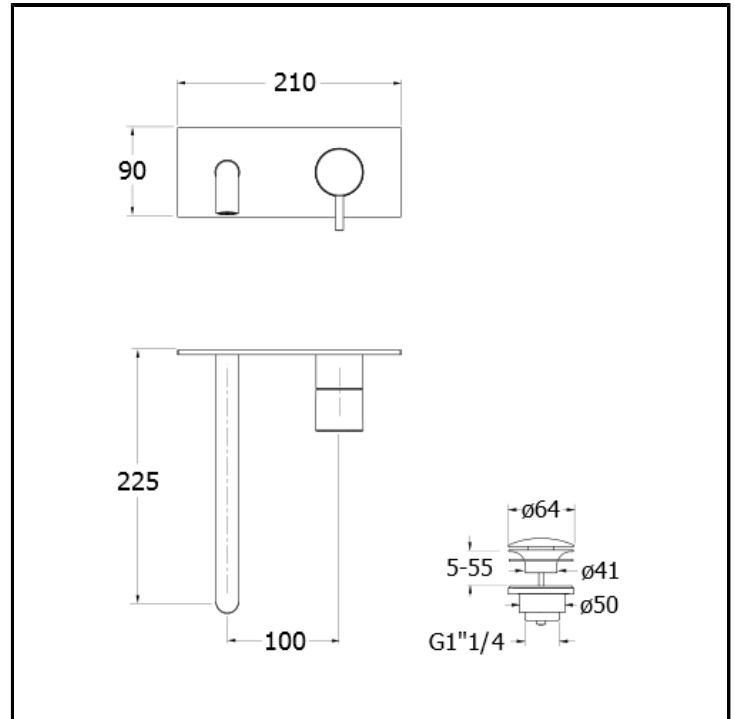

Wall mounted basin mixer LARGE external parts for CRICS200 (right side) - CRICS201 (left side) with 1"1/4 Up&Down waste and metal plate

FINITURE

- White matt
- Chrome
- Polished black chrome
- Brushed black chrome
- Polished metallic
- Brushed metallic
- Black matt
- Yellow gold oro
- PVD polished rose gold
- PVD brushed rose gold
- Brushed old brass

FEATURES (MODEL NAME SIDE)

- Large

FEATURES FROM TECHNOLOGIES

-
-

COMMAND

- Monocontrol

INSTALLATION

- Wall