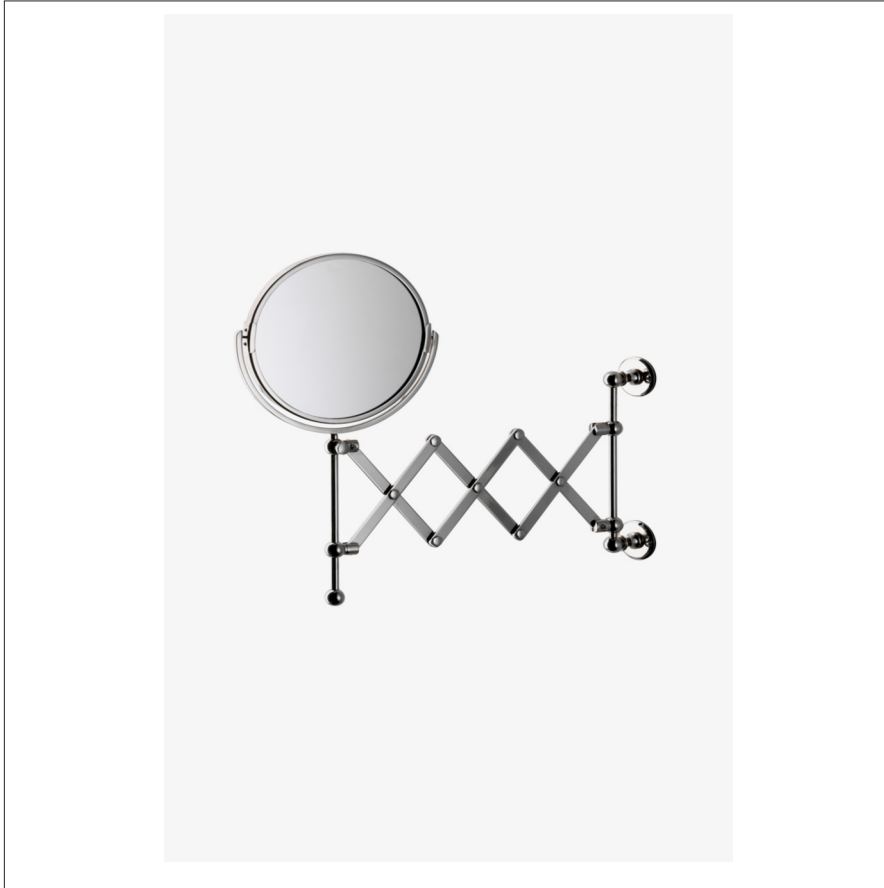

CRYSTAL

CRMR38

Crystal Wall Mounted 7 1/4" dia. Magnifying Extension Mirror

SHOWN IN CRYSTAL WALL MOUNTED 7 1/4" DIA. MAGNIFYING EXTENSION MIRROR| CRMR38

TECHNICAL DETAILS

Depth / Width: 7 1/8"

Height: 18 1/4"

Length: 7 1/8"

Mirror Extension Length: 17 1/2"

Primary Material: Brass

Suggested Application: Bath

INSPIRATION

Comprehensive and universal, the classic design of Crystal is appropriate to partner with any line of fittings and fixtures from modern to traditional. The weight and quality of these handcrafted pieces is unsurpassed.

PRODUCT FEATURES

7 1/4" Diameter

Double sided - 3X & 1X Magnification

Made from Brass

Chrome, Matte Nickel & Nickel Finishes

PRODUCT (NOTES)

Double sided mirror. 3x magnification on one side; 1x magnification on the other

CRYSTAL

CRMR38

Crystal Wall Mounted 7 1/4" dia. Magnifying Extension Mirror

TOP VIEW SCALE: 1/2"=1'-0"

FRONT VIEW SCALE: 1/2"=1'-0"

SIDE VIEW SCALE: 1/2"=1'-0"