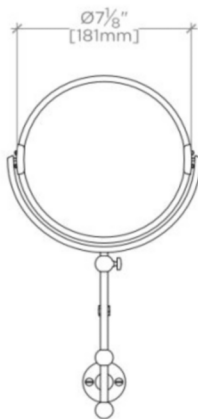

CRYSTAL

CRMR38

Crystal Wall Mounted 7 1/4" dia. Magnifying Extension Mirror

SHOWN IN CRYSTAL WALL MOUNTED 7 1/4" DIA. MAGNIFYING EXTENSION MIRROR| CRMR38

TECHNICAL DETAILS

Depth / Width: 7 1/8"

Height: 18 1/4"

Length: 7 1/8"

Mirror Extension Length: 17 1/2"

Primary Material: Brass

Suggested Application: Bath

INSPIRATION

Comprehensive and universal, the classic design of Crystal is appropriate to partner with any line of fittings and fixtures from modern to traditional. The weight and quality of these handcrafted pieces is unsurpassed.

PRODUCT FEATURES

7 1/4" Diameter

Double sided - 3X & 1X Magnification

Made from Brass

Chrome, Matte Nickel & Nickel Finishes

PRODUCT (NOTES)

Double sided mirror. 3x magnification on one side; 1x magnification on the other

CRYSTAL

CRMR38

Crystal Wall Mounted 7 1/4" dia. Magnifying Extension Mirror

TOP VIEW SCALE: 1/2"=1'-0"

FRONT VIEW SCALE: 1/2"=1'-0"

SIDE VIEW SCALE: 1/2"=1'-0"