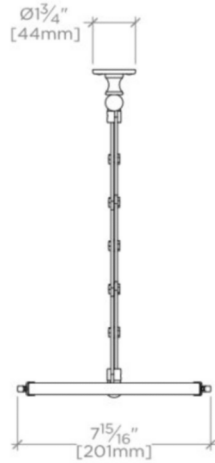

CRYSTAL

CRMR38

Crystal Wall Mounted 7 1/4" dia. Magnifying Extension Mirror

SHOWN IN CRYSTAL WALL MOUNTED 7 1/4" DIA. MAGNIFYING EXTENSION MIRROR| CRMR38

TECHNICAL DETAILS

Depth / Width: 7 1/8"

Height: 18 1/4"

Length: 7 1/8"

Mirror Extension Length: 17 1/2"

Primary Material: Brass

Suggested Application: Bath

INSPIRATION

Comprehensive and universal, the classic design of Crystal is appropriate to partner with any line of fittings and fixtures from modern to traditional. The weight and quality of these handcrafted pieces is unsurpassed.

PRODUCT FEATURES

7 1/4" Diameter

Double sided - 3X & 1X Magnification

Made from Brass

Chrome, Matte Nickel & Nickel Finishes

PRODUCT (NOTES)

Double sided mirror. 3x magnification on one side; 1x magnification on the other

CRYSTAL

CRMR38

Crystal Wall Mounted 7 1/4" dia. Magnifying Extension Mirror

TOP VIEW SCALE: 1/2"=1'-0"

FRONT VIEW SCALE: 1/2"=1'-0"

SIDE VIEW SCALE: 1/2"=1'-0"