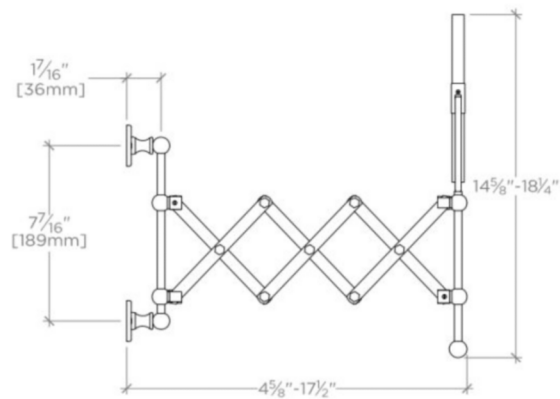

CRYSTAL

CRMR38

Crystal Wall Mounted 7 1/4" dia. Magnifying Extension Mirror

SHOWN IN CRYSTAL WALL MOUNTED 7 1/4" DIA. MAGNIFYING EXTENSION MIRROR| CRMR38

TECHNICAL DETAILS

Depth / Width: 7 1/8"

Height: 18 1/4"

Length: 7 1/8"

Mirror Extension Length: 17 1/2"

Primary Material: Brass

Suggested Application: Bath

INSPIRATION

Comprehensive and universal, the classic design of Crystal is appropriate to partner with any line of fittings and fixtures from modern to traditional. The weight and quality of these handcrafted pieces is unsurpassed.

PRODUCT FEATURES

7 1/4" Diameter

Double sided - 3X & 1X Magnification

Made from Brass

Chrome, Matte Nickel & Nickel Finishes

PRODUCT (NOTES)

Double sided mirror. 3x magnification on one side; 1x magnification on the other

CRYSTAL

CRMR38

Crystal Wall Mounted 7 1/4" dia. Magnifying Extension Mirror

TOP VIEW SCALE: 1/2"=1'-0"

FRONT VIEW SCALE: 1/2"=1'-0"

SIDE VIEW SCALE: 1/2"=1'-0"