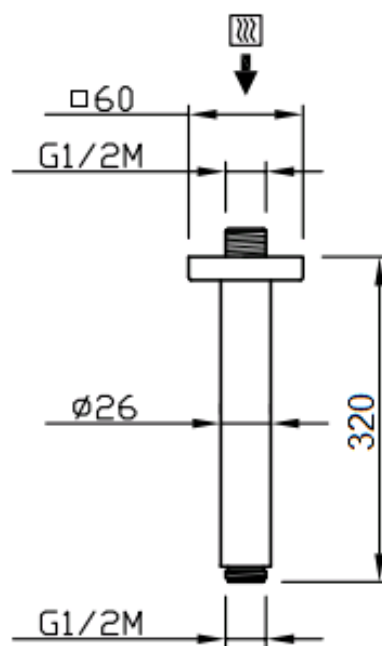

Tondo

Shower arm Tondo L.30cm square rosette
20126C30/B-CR

TECHNICAL INFORMATION

Brass ceiling shower arm $\varnothing 26 \frac{1}{2}$ " mm with square rosette.
Wheelbase 30 cm. CHROME

FEATURES

PICTURE

TECHNICAL DRAWING