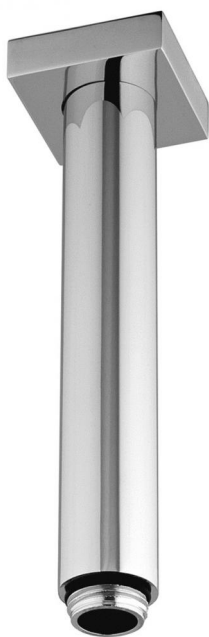

Tondo

Shower arm Tondo L.30cm square rosette
20126C30/B-CR

TECHNICAL INFORMATION

Brass ceiling shower arm $\varnothing 26 \frac{1}{2}$ " mm with square rosette.
Wheelbase 30 cm. CHROME

FEATURES

PICTURE

TECHNICAL DRAWING

SPARE PARTS

FINISHINGS