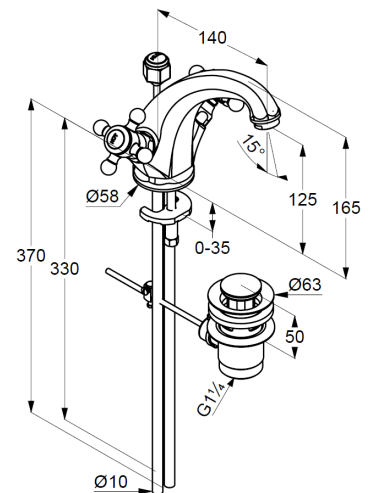

Technical Data

KLUDI 1926
basin mixer
DN 15

Ref:
510104520

Finishes:
45 gold plated 23 carat

Product description
Manufacturer KLUDI GmbH & Co. KG
Typ: KLUDI 1926
basin mixer
Ref.: 510104520
basin mixer DN 15
two handle mixer
single hole mounted
cross handle, metal
Aerator M24
ceramic headparts 180°
copper pipes \varnothing 10 mm
rapid installation set
pop up waste 1 1/4" metal

Product picture

Dimensional drawing

Flow rate diagram