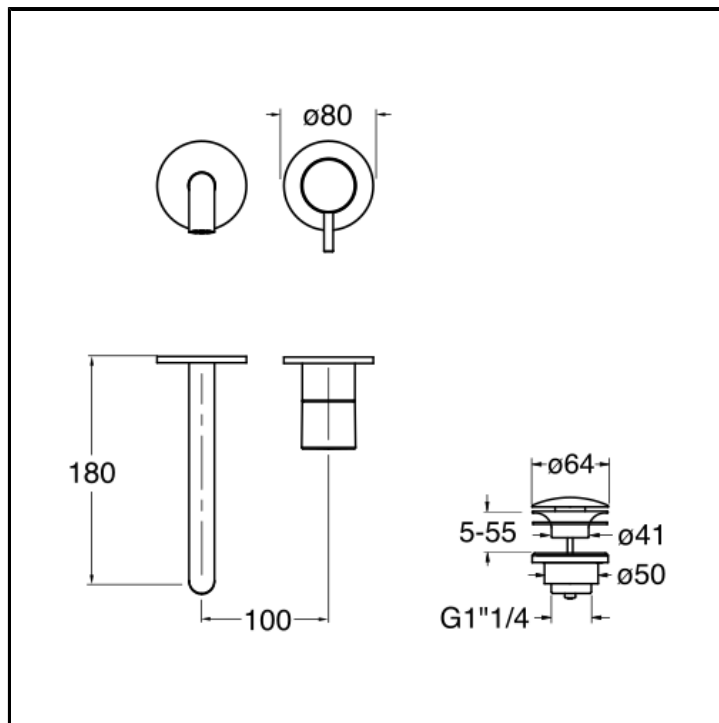

Wall mounted basin mixer REGULAR external parts for CRICS200 (right side) - CRICS201 (left side) with 1"1/4 Up&Down waste