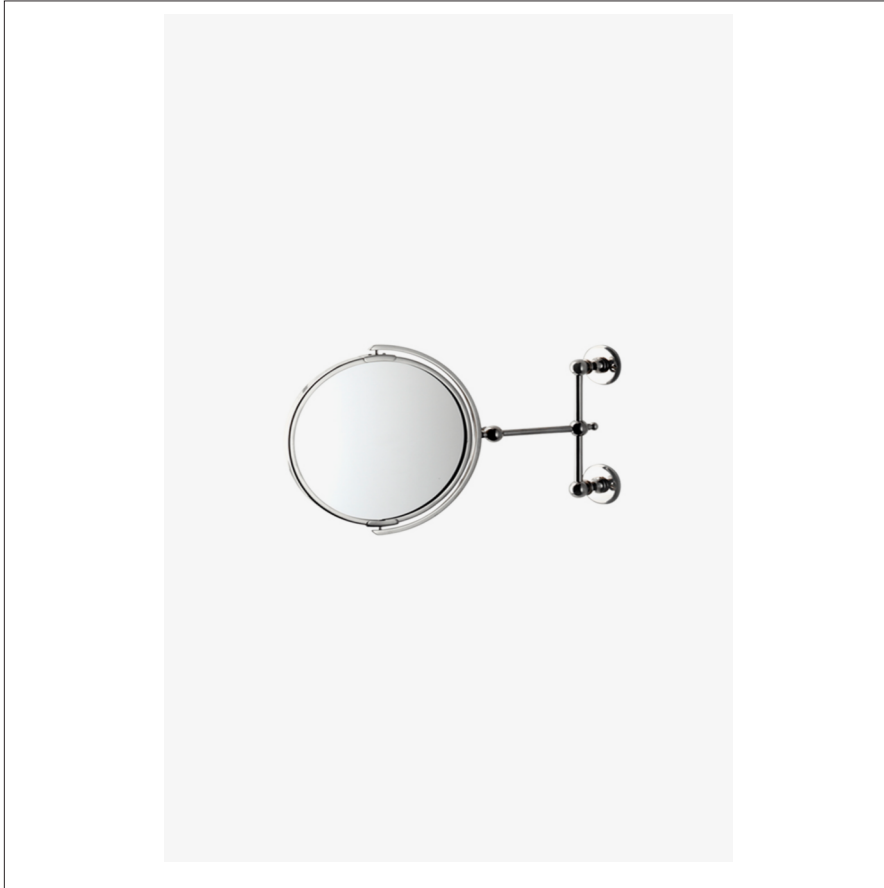

CRYSTAL

Crystal Wall Mounted 6 1/4" dia. Magnifying Extension Mirror

CRMR41

SHOWN IN CRYSTAL WALL MOUNTED 6 1/4" DIA. MAGNIFYING EXTENSION MIRROR| CRMR41

TECHNICAL DETAILS

Depth / Width: 12 13/16"

Height: 7 15/16"

Length: 1 3/4"

Mirror Extension Length: 12 7/8"

Primary Material: Metal

Suggested Application: Bath

INSPIRATION

Comprehensive and universal, the classic design of Crystal is appropriate to partner with any line of fittings and fixtures from modern to traditional. The weight and quality of these handcrafted pieces is unsurpassed.

PRODUCT FEATURES

Extends out from the wall on the horizontal arm. Pivots on the vertical arm too fold flat to the wall for storage.

6 1/4" D Double sided mirror with 3X & 1X Magnification

Made from Brass and Mirrored Glass

Chrome, Matte Nickel & Nickel Finishes

PRODUCT (NOTES)

Double sided mirror. 3x magnification on one side; 1x magnification on the other

WATERWORKS

CRYSTAL

CRMR41

Crystal Wall Mounted 6 1/4" dia. Magnifying Extension Mirror