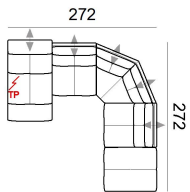

# johnny.premium 1136

L Length - H Height - D Depth - SH Seat Height - SD Seat Depth  
Dimensions refer to maximum sizes of the version with closed mechanism (where available).

dimensions	L 101 H98 D97 SH44 SD56	L 101 H98 D97 SH44 SD56	L 101 H98 D97 SH44 SD56	L 101 H98 D97 SH44 SD56	L 135 H98 D97 SH44 SD56
version code	J80	J81	110	120	AA1
Description	fixed headrest rhf chaire	fixed headrest lhf chaire	1 right arm facing chair	1 left arm facing chair	f.head.xl rhf chair
L 135 H98 D97 SH44 SD56	L 135 H98 D97 SH44 SD56	L 135 H98 D97 SH44 SD56	L 101 H98 D97 SH44 SD56	L 101 H98 D97 SH44 SD56	L 135 H98 D97 SH44 SD56
AA2	Q86	Q87	173	174	Q88
fi.head.xl lhf chair	xl rhf chair	xl lhf chair	elec.rec.chair 1arm raf	elec.rec.chair 1arm laf	el.rec.xl rhf chair
L 135 H98 D97 SH44 SD56	L 155 H98 D97 SH44 SD56	L 81 H98 D97 SH44 SD56	L 81 H98 D97 SH44 SD56	L 81 H98 D97 SH44 SD56	L 112 H98 D90 SH44 SD56
Q89	U26	J82	130	E95	J83
el.rec.xl lhf chair	electric recliner xl chair	fixed headrest armless chair	chair without armr.	elec.recl.armless chair	fixed headrest corner chair
L 112 H98 D90 SH44 SD56	L 110 H98 D110 SH44 SD56	L 110 H98 D110 SH44 SD56	L 101 H98 D155 SH44 SD116	L 101 H98 D155 SH44 SD116	L 101 H98 D155 SH44 SD116
T71	J84	000	AA3	AA4	410
corner chair	fixed herdrest corner	corner	fixed headr. rhf ch.long.	fixed headr. lhf ch.long.	chaise lon.raf arm fac

↓ fold following the dotted line ↓

↑ fold following the dotted line ↑

# johnny.premium 1136

L Length - H Height - D Depth - SH Seat Height - SD Seat Depth  
 Dimensions refer to maximum sizes of the version with closed mechanism (where available).

dimensions	L 101	L 81	L 81	L 90	L 81
version code	H98 D155 SH44 SD116 420	H95 D155 SH44 SD114 J85	H98 D155 SH44 SD114 T63	H44 D90 SH- SD- 560	H44 D97 SH- SD- 781
Description	chaise lon.lft arm fac	fixed headr.armless ch long	chaise longue with no arm.	big ottoman	meridien ottoman