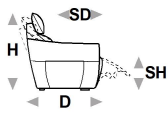

# johnny.premium 1136

L Length - H Height - D Depth - SH Seat Height - SD Seat Depth  
Dimensions refer to maximum sizes of the version with closed mechanism (where available).

dimensions	L 101 H98 D97 SH44 SD56	L 101 H98 D97 SH44 SD56	L 101 H98 D97 SH44 SD56	L 101 H98 D97 SH44 SD56	L 135 H98 D97 SH44 SD56
version code	J80	J81	110	120	AA1
Description	fixed headrest rhf chaire	fixed headrest lhf chaire	1 right arm facing chair	1 left arm facing chair	f.head.xl rhf chair
L 135 H98 D97 SH44 SD56	L 135 H98 D97 SH44 SD56	L 135 H98 D97 SH44 SD56	L 101 H98 D97 SH44 SD56	L 101 H98 D97 SH44 SD56	L 135 H98 D97 SH44 SD56
AA2	Q86	Q87	173	174	Q88
fi.head.xl lhf chair	xl rhf chair	xl lhf chair	elec.rec.chair 1arm raf	elec.rec.chair 1arm laf	el.rec.xl rhf chair
L 135 H98 D97 SH44 SD56	L 155 H98 D97 SH44 SD56	L 81 H98 D97 SH44 SD56	L 81 H98 D97 SH44 SD56	L 81 H98 D97 SH44 SD56	L 112 H98 D90 SH44 SD56
Q89	U26	J82	130	E95	J83
el.rec.xl lhf chair	electric recliner xl chair	fixed headrest armless chair	chair without armr.	elec.recl.armless chair	fixed headrest corner chair
L 112 H98 D90 SH44 SD56	L 110 H98 D110 SH44 SD56	L 110 H98 D110 SH44 SD56	L 101 H98 D155 SH44 SD116	L 101 H98 D155 SH44 SD116	L 101 H98 D155 SH44 SD116
T71	J84	000	AA3	AA4	410
corner chair	fixed herdrest corner	corner	fixed headr. rhf ch.long.	fixed headr. lhf ch.long.	chaise lon.raf arm fac

↓ fold following the dotted line ↓

↑ fold following the dotted line ↑

# johnny.premium 1136

L Length - H Height - D Depth - SH Seat Height - SD Seat Depth  
 Dimensions refer to maximum sizes of the version with closed mechanism (where available).

dimensions	L 101	L 81	L 81	L 90	L 81
version code	H98 D155 SH44 SD116 420	H95 D155 SH44 SD114 J85	H98 D155 SH44 SD114 T63	H44 D90 SH- SD- 560	H44 D97 SH- SD- 781
Description	chaise lon.lft arm fac	fixed headr.armless ch long	chaise longue with no arm.	big ottoman	meridien ottoman