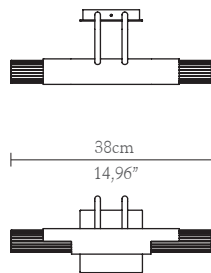

CABINETS & BOOKCASES

WATERFALL TECHNICAL | wall

DIMENSIONS

Height: 13,5cm | 5,31"

Length: 38cm | 14,96"

Depth: 13cm | 5,12"

MATERIALS

Body: Brass & Crystal Glass

STANDARD FINISHES

Body: Gold plated

WEIGHT

Aprox: 1,5kg | 3,31lbs

BULBS

2x g9 Halogen Bulbs (40W max)*USA not included

Voltage: 220-240V

PACKAGING

Volume: 0,03 m³ | 1,06 ft³

Weight: 3kg | 6,6lbs