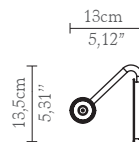

CABINETS & BOOKCASES

WATERFALL TECHNICAL | wall

DIMENSIONS

Height: 13,5cm | 5,31"

Length: 38cm | 14,96"

Depth: 13cm | 5,12"

MATERIALS

Body: Brass & Crystal Glass

STANDARD FINISHES

Body: Gold plated

WEIGHT

Aprox: 1,5kg | 3,31lbs

BULBS

2x g9 Halogen Bulbs (40W max)*USA not included

Voltage: 220-240V

PACKAGING

Volume: 0,03 m³ | 1,06 ft³

Weight: 3kg | 6,6lbs