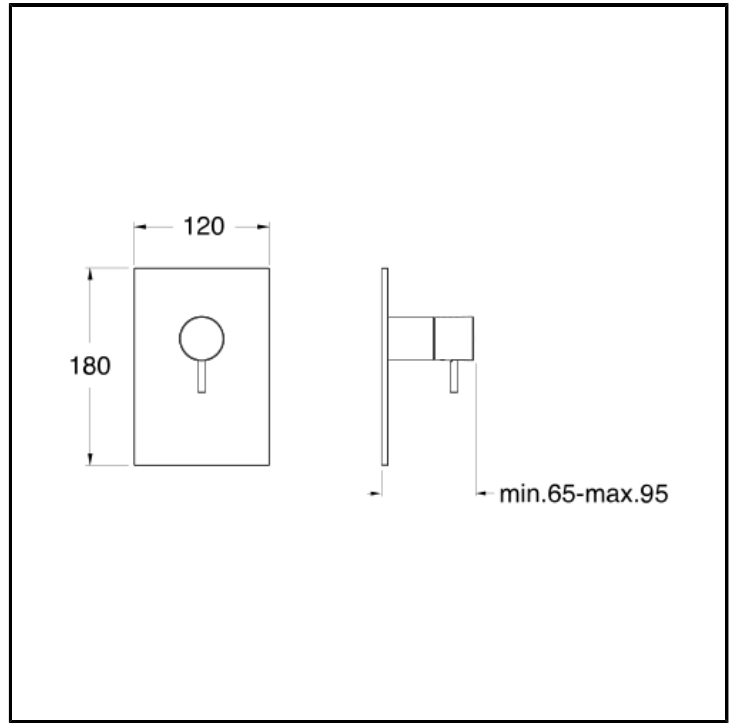

Shower mixer external parts for CRICS535 with ABS cover plate

FINITURE

 Chrome

CHARACTERISTICS

-

COMMAND

- Monocontrol

INSTALLATION