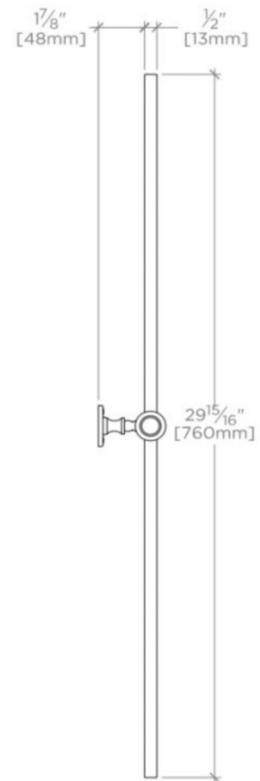

CRYSTAL

CRMR43

Crystal Metal Oval Wall Mounted Tilting Mirror 25 7/16" x 29 15/16"
x 2 3/4"

SHOWN IN CRYSTAL METAL OVAL WALL MOUNTED TILTING MIRROR 25 7/16" X 29 15/16" X 2 3/4" | CRMR43

TECHNICAL DETAILS

Depth / Width: 2 3/4"
Height: 29 15/16"
Length: 25 7/16"
Primary Material: Metal
Suggested Application: Bath

INSPIRATION

Comprehensive and universal, the classic design of Crystal is appropriate to partner with any line of fittings and fixtures from modern to traditional. The weight and quality of these handcrafted pieces is unsurpassed.

PRODUCT FEATURES

27 13/16" x 2 3/4" x 30"

Tilting Oval Design

Made from Brass

Chrome, Matte Nickel & Nickel Finishes

CRYSTAL

CRMR43

Crystal Metal Oval Wall Mounted Tilting Mirror 25 7/16" x 29 15/16"
x 2 3/4"

TOP VIEW

SCALE: 1/2"=1'-0"

FRONT VIEW

SCALE: 1/2"=1'-0"

SIDE VIEW

SCALE: 1/2"=1'-0"