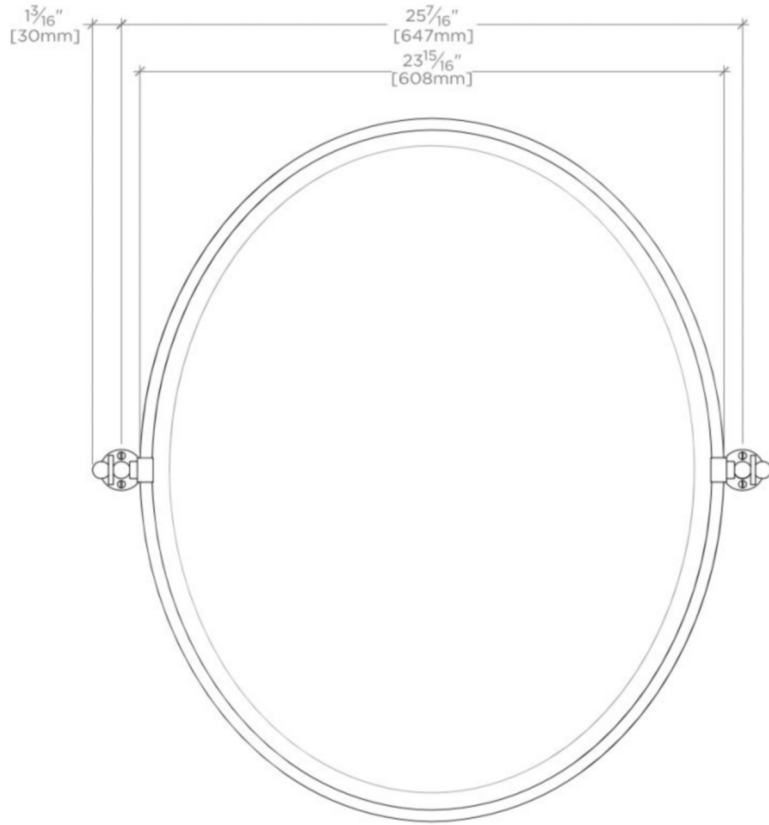

CRYSTAL

CRMR43

Crystal Metal Oval Wall Mounted Tilting Mirror 25 7/16" x 29 15/16"
x 2 3/4"

SHOWN IN CRYSTAL METAL OVAL WALL MOUNTED TILTING MIRROR 25 7/16" X 29 15/16" X 2 3/4" | CRMR43

TECHNICAL DETAILS

Depth / Width: 2 3/4"
Height: 29 15/16"
Length: 25 7/16"
Primary Material: Metal
Suggested Application: Bath

INSPIRATION

Comprehensive and universal, the classic design of Crystal is appropriate to partner with any line of fittings and fixtures from modern to traditional. The weight and quality of these handcrafted pieces is unsurpassed.

PRODUCT FEATURES

27 13/16" x 2 3/4" x 30"

Tilting Oval Design

Made from Brass

Chrome, Matte Nickel & Nickel Finishes

CRYSTAL

CRMR43

Crystal Metal Oval Wall Mounted Tilting Mirror 25 7/16" x 29 15/16"
x 2 3/4"

TOP VIEW

SCALE: 1/2"=1'-0"

FRONT VIEW

SCALE: 1/2"=1'-0"

SIDE VIEW

SCALE: 1/2"=1'-0"