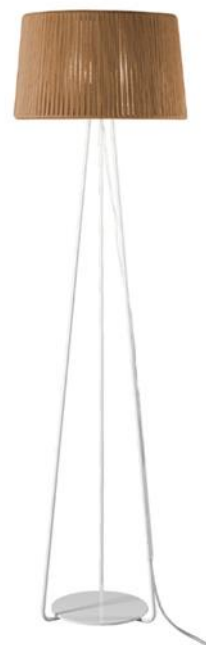

REF.
24001

SOBREMESA / TABLE LAMP
IP20

MATERIAL
Metal y cuerda / Metal and cord

ACABADO / FINISH
Blanco texturado / Granulated white
Cuerda: ver colores estándar /
Cord: see standard colors

INSTALACIÓN / INSTALLATION
- E27 LED 1x10W Ø6cm

REF.
24002

PIE DE SALÓN / FLOOR LAMP
IP20

MATERIAL
Metal y cuerda / Metal and cord

ACABADO / FINISH
Blanco texturado / Granulated white
Cuerda: ver colores estándar /
Cord: see standard colors

INSTALACIÓN / INSTALLATION
- E27 LED 1x10W Ø6cm

- E27 LED 1x20W