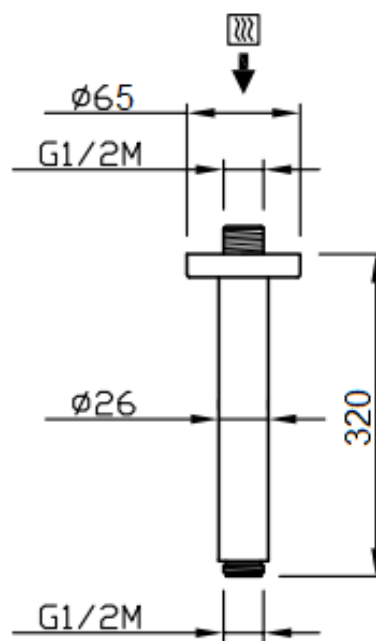

Tondo

Shower arm Tondo L.30cm Victorian rosette
20126C30/A-CR

TECHNICAL INFORMATION

Brass ceiling shower arm $\varnothing 26 \frac{1}{2}$ " mm with Victorian rosette.
Wheelbase 30 cm. CHROME

FEATURES

PICTURE

SPARE PARTS

TECHNICAL DRAWING

FINISHINGS