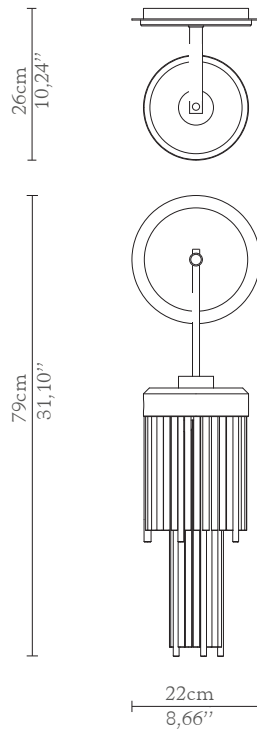

CABINETS & BOOKCASES

PHARO II SMALL | wall

DIMENSIONS

Height: 79cm | 31,10"

Length: 22cm | 8,66"

Depth: 26cm | 10,24"

MATERIALS

Body: Brass, Marble & Crystal
Glass

STANDARD FINISHES

Body: Gold plated & Emperador
Dark Marble

WEIGHT

Aprox: 7kg | 15,43lbs

BULBS

3x g9 Halogen Bulbs (40W
max)*USA not included

Voltage: 220-240V

PACKAGING

Volume: 0,10m³ | 3,53ft³

Weight: 12kg | 26,46lbs