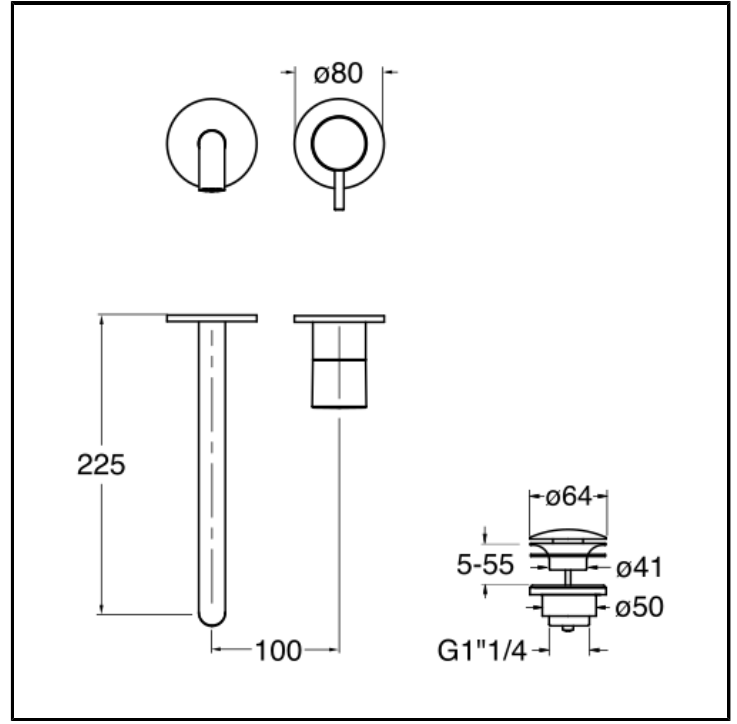

Wall mounted basin mixer LARGE external parts for CRICS200 (right side) - CRICS201 (left side) with 1"1/4 Up&Down waste

FINITURE

- White matt
- Chrome
- Polished black chrome
- Brushed black chrome
- Polished metallic
- Brushed metallic
- Black matt
- Yellow gold oro
- PVD polished rose gold
- PVD brushed rose gold
- Brushed old brass

FEATURES (MODEL NAME SIDE)

- Large

FEATURES FROM TECHNOLOGIES

-
-

COMMAND

- Monocontrol

INSTALLATION

- Wall