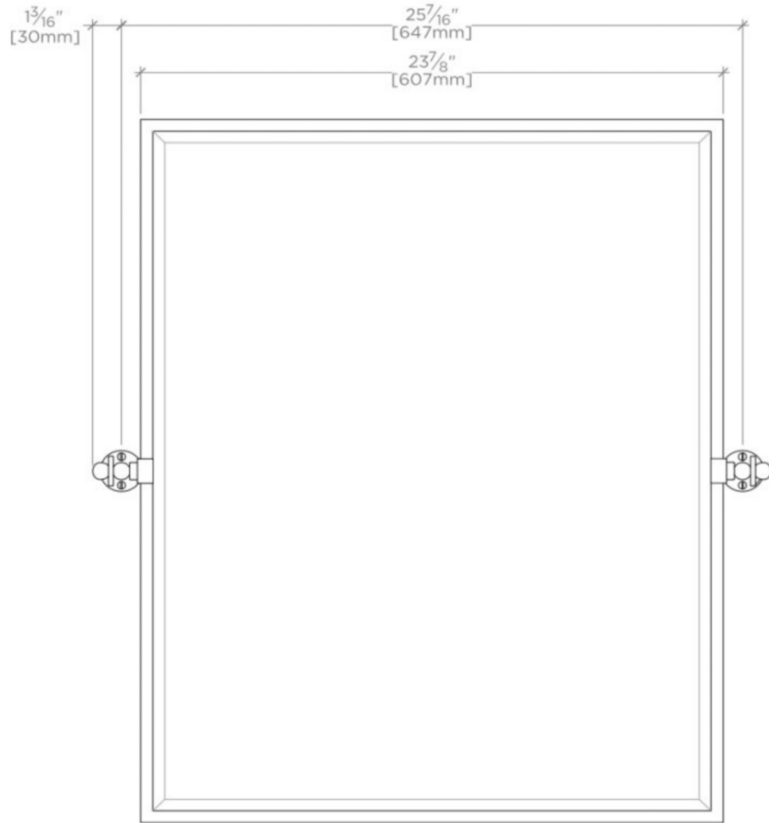

CRYSTAL

CRMR48

Crystal Metal Rectangular Wall Mounted Tilting Mirror 25 7/16" x 29 15/16" x 2 3/4"

SHOWN IN CRYSTAL METAL RECTANGULAR WALL MOUNTED TILTING MIRROR 25 7/16" X 29 15/16" X 2 3/4" | CRMR48

TECHNICAL DETAILS

Depth / Width: 2 3/4"
Height: 29 15/16"
Length: 25 7/16"
Primary Material: Metal
Suggested Application: Bath

INSPIRATION

Comprehensive and universal, the classic design of Crystal is appropriate to partner with any line of fittings and fixtures from modern to traditional. The weight and quality of these handcrafted pieces is unsurpassed.

PRODUCT FEATURES

25 7/16" x 29 15/16" x 2 3/4"

Tilting Rectangle Design

Made from Brass

Chrome, Matte Nickel & Nickel Finishes

CRYSTAL

CRMR48

Crystal Metal Rectangular Wall Mounted Tilting Mirror 25 7/16" x 29 15/16" x 2 3/4"

TOP VIEW

SCALE: $1\frac{1}{2}"=1'-0"$

FRONT VIEW

SCALE: $1\frac{1}{2}"=1'-0"$

SIDE VIEW

SCALE: $1\frac{1}{2}"=1'-0"$