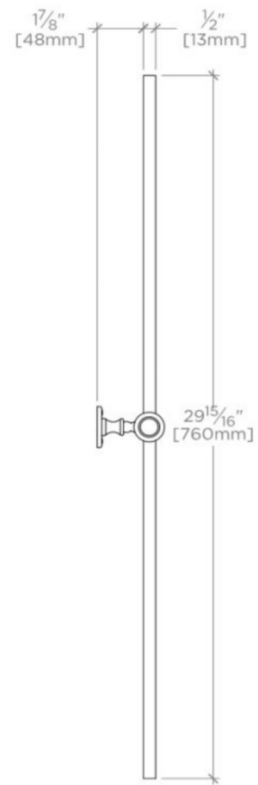

CRYSTAL

CRMR48

Crystal Metal Rectangular Wall Mounted Tilting Mirror 25 7/16" x 29 15/16" x 2 3/4"

SHOWN IN CRYSTAL METAL RECTANGULAR WALL MOUNTED TILTING MIRROR 25 7/16" X 29 15/16" X 2 3/4" | CRMR48

TECHNICAL DETAILS

Depth / Width: 2 3/4"
Height: 29 15/16"
Length: 25 7/16"
Primary Material: Metal
Suggested Application: Bath

INSPIRATION

Comprehensive and universal, the classic design of Crystal is appropriate to partner with any line of fittings and fixtures from modern to traditional. The weight and quality of these handcrafted pieces is unsurpassed.

PRODUCT FEATURES

25 7/16" x 29 15/16" x 2 3/4"

Tilting Rectangle Design

Made from Brass

Chrome, Matte Nickel & Nickel Finishes

CRYSTAL

CRMR48

Crystal Metal Rectangular Wall Mounted Tilting Mirror 25 7/16" x 29 15/16" x 2 3/4"

TOP VIEW

SCALE: $1\frac{1}{2}"=1'-0"$

FRONT VIEW

SCALE: $1\frac{1}{2}"=1'-0"$

SIDE VIEW

SCALE: $1\frac{1}{2}"=1'-0"$