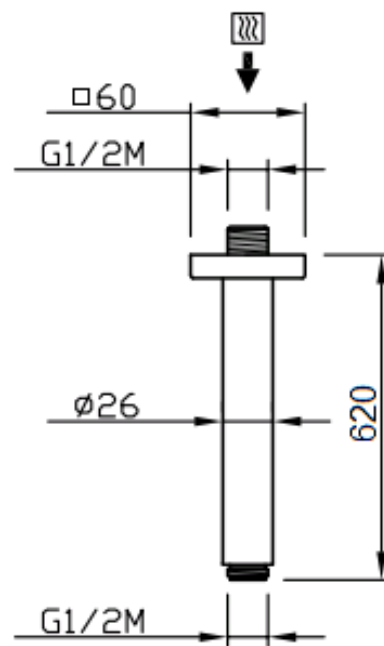

Tondo

Shower arm Tondo L.60cm square rosette
20126C60/B-CR

TECHNICAL INFORMATION

Brass ceiling shower arm $\varnothing 26 \frac{1}{2}$ " mm with square rosette.
Wheelbase 35 cm. CHROME

FEATURES

PICTURE

SPARE PARTS

TECHNICAL DRAWING

FINISHINGS