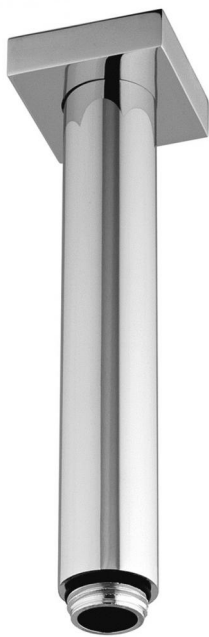

Tondo

Shower arm Tondo L.60cm square rosette
20126C60/B-CR

TECHNICAL INFORMATION

Brass ceiling shower arm $\varnothing 26 \frac{1}{2}$ " mm with square rosette.
Wheelbase 35 cm. CHROME

FEATURES

PICTURE

SPARE PARTS

TECHNICAL DRAWING

FINISHINGS