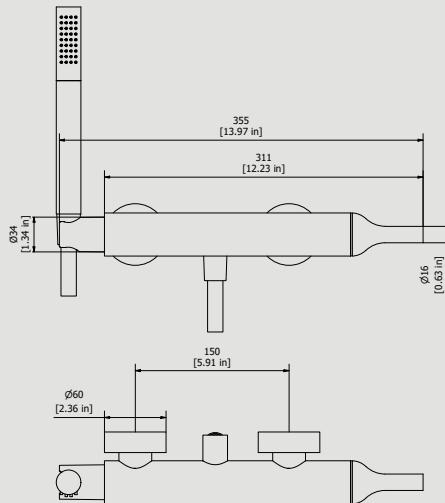

WE ARE IB

Collection

BATLÒ

Article

BI350

Description

Wall-mounted shower mixer

Box Dimensions

360 x 220 x 150 mm

Weight

4.2 kg

Finishes

- CC**
CHROME
- CF**
BLACK CHROME
- BG**
GLOSSY WHITE
- NG**
GLOSSY BLACK
- SS**
BRUSHED NICKEL
- CS**
BRUSHED BLACK CHROME
- BO**
MATT WHITE
- NP**
MATT BLACK
- OO**
GOLD
- BB**
ANTIQUY BRONZE
- II**
PALE GOLD
- RR**
ANTIQUY COPPER
- ORS**
ROSE GOLD
- ON**
NATURAL BRASS
- IS**
BRUSHED PALE GOLD
- HH**
PVD CHOCOLATE

Dimensions

Cartridge

IB 35 mms Ceramics Discs Cartridge

Treaded fitting

Treaded fitting G1/2" male

Aerator

Flow Rate (+/-10%)

1 BAR	2 BAR	3 BAR
12.4 l/min	17.6 l/min	22 l/min