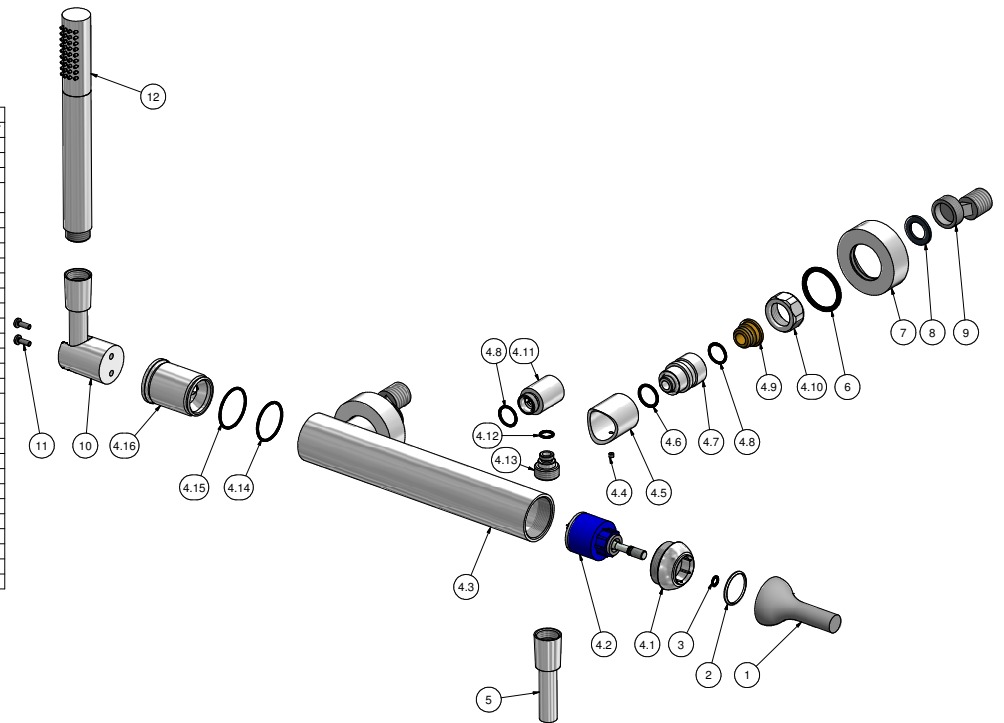

P.IVA 01785230986
capitale sociale
€420.000,00 i.v.

www.weareib.it

WE ARE IB

Elenco parti			
ELEM	CODICE	NUMERO DI MAGAZZINO	QT
1	AC0010957	Lever Ø42 Ø16 H70 M8	1
2	AC0010962	Amplification ring Ø29.5 Ø26.2 H1.9	1
3	AC0001325	OR 6x1.5 NBR 70 SH	1
4	CPKBI350C CX15	Preassembled external shower mixer	1
4.1	AC0010790	Cartridge fixing nut M37x1.5 H22.5 Ø42	1
4.2	AC0010964	Ceramic cartridge Ø35 with rod M8	1
4.3	AC0010805	Shower mixer body Ø42 L240	1
4.4	AC0001082	Grubscrew M4x4 p.c.	2
4.5	AC0009710	Seal sleeve for bath shower Ø32 H36.5	2
4.6	AC0009841	OR 17x2 NBR 70 SH	2
4.7	AC0009713	Seal extension for bath shower M14x1.5 SX	2
4.8	AC0004600	OR 15.6x1.78 NBR 70 SH	3
4.9	AC0001931	Threaded connection piece M18x1.5 L H15.8	2
4.10	AC0000710	Fixing nut 3/4" H14 CH30	2
4.11	AC0010797	Elbow M18X1 M12X1	1
4.12	AC0001340	OR 8.73x1.78 NBR 70 SH	1
4.13	AC0010794	Shower connection piece G1/2" M12x1 H20.5 CH12	1
4.14	AC0009816	OR 31.47x1.78 NBR 70 SH	1
4.15	AC0008026	OR 33.05x1.78 NBR 70 SH	1
4.16	AC0012332	Plug for body Ø39 H48.2 M14x1.5 sx	1
5	AC0010066	Chromalux hose L150	1
6	AC0009704	OR 32.93x3.53 NBR 70 SH	2
7	AC0010031	Sliding rosette for thermo Ø52	2
8	AC0001600	Rubber packing 24x16x2 G3/4"	2
9	AC0009886	Nut	2
10	AC0013670	Handshower support with fisher	1
11	AC0010985	Inox screw M4x12	2
12	AC0013557	Onair hand shower	1