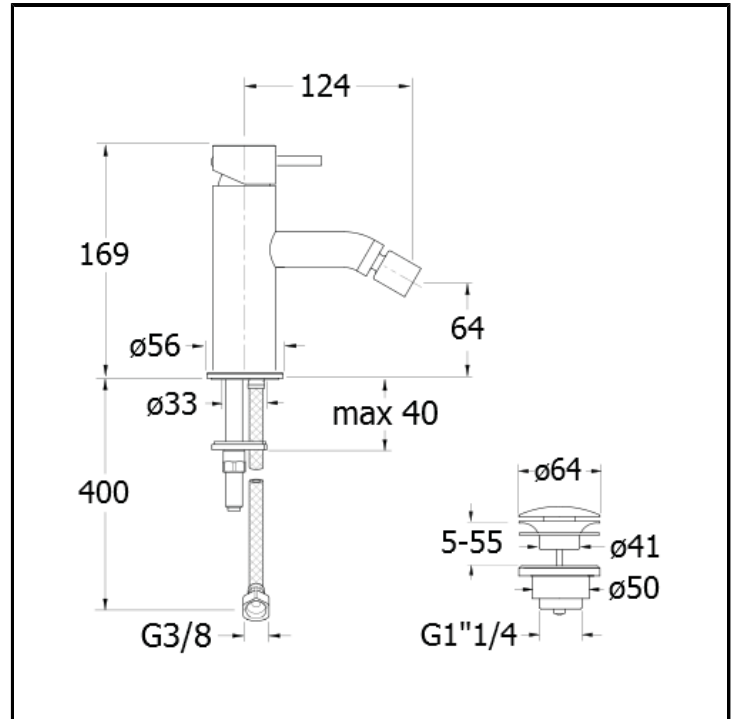

Bidet mixer with 1"1/4 Up&Down waste