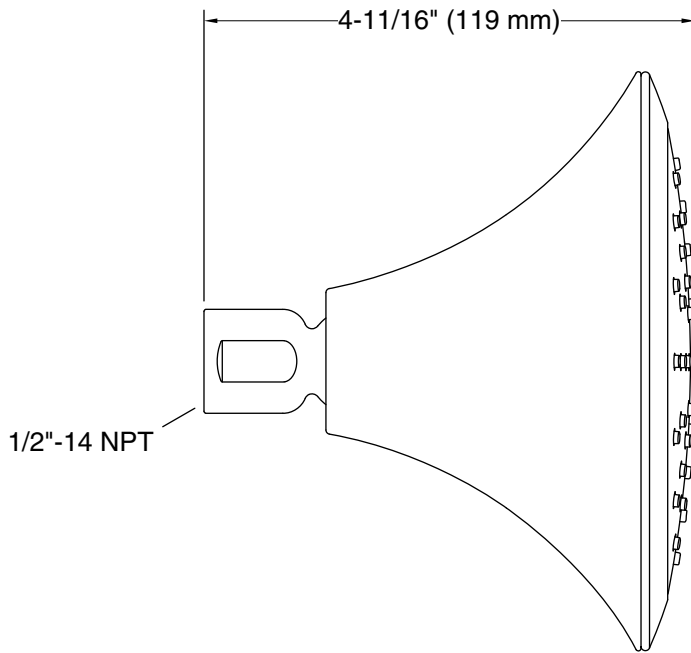

Features

- Katalyst® Spray Technology with air induction ball joint.
- Optimized sprayface for maximum performance.
- Single-function showerhead with 48 nozzle 5-1/2" (140 mm) diameter sprayface.
- Complements Forté® Suite.
- MasterClean® spray nozzles to prohibit mineral build-up for easy cleaning.
- 1/2" - 14 NPT connection.
- 1.75 gpm (6.6 lpm) maximum flow rate.

Installation

- Shower arm and flange sold separately.

Recommended Products/Accessories

K-7397 Shower Arm and Flange
K-23723 Faucet cleaner

Codes/Standards

ASME A112.18.1/CSA B125.1
DOE - Energy Policy Act 1992
EPA WaterSense®
California Energy Commission (CEC)

Technical Information

All product dimensions are nominal.

Showerhead/Body Spray:

Rated maximum flow: 1.75 gal/min (6.6 l/min)

Pressure: 80 psi (5.5 bar)

Notes

For use with automatic compensating valves rated at 1.5 gal/min (5.7 l/min) or less.