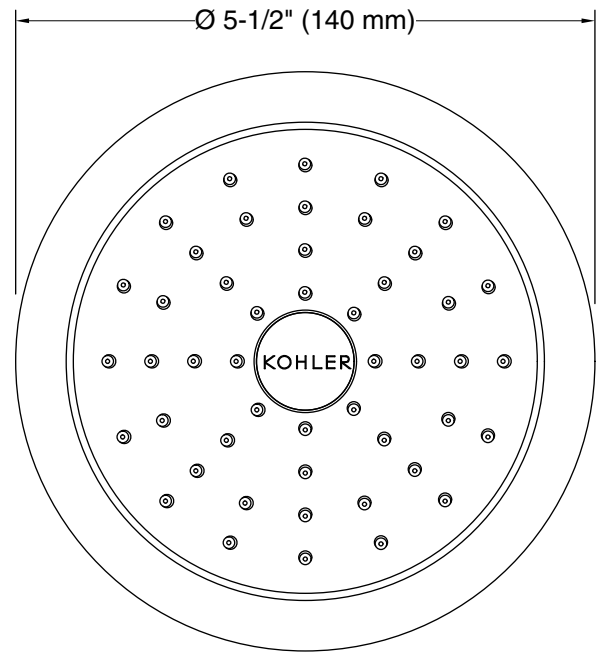

Features

- Katalyst® Spray Technology with air induction ball joint.
- Optimized sprayface for maximum performance.
- Single-function showerhead with 48 nozzle 5-1/2" (140 mm) diameter sprayface.
- Complements Forté® Suite.
- MasterClean® spray nozzles to prohibit mineral build-up for easy cleaning.
- 1/2" - 14 NPT connection.
- 1.75 gpm (6.6 lpm) maximum flow rate.

Installation

- Shower arm and flange sold separately.

Recommended Products/Accessories

K-7397 Shower Arm and Flange
K-23723 Faucet cleaner

Codes/Standards

ASME A112.18.1/CSA B125.1
DOE - Energy Policy Act 1992
EPA WaterSense®
California Energy Commission (CEC)

Technical Information

All product dimensions are nominal.

Showerhead/Body Spray:

Rated maximum flow: 1.75 gal/min (6.6 l/min)

Pressure: 80 psi (5.5 bar)

Notes

For use with automatic compensating valves rated at 1.5 gal/min (5.7 l/min) or less.