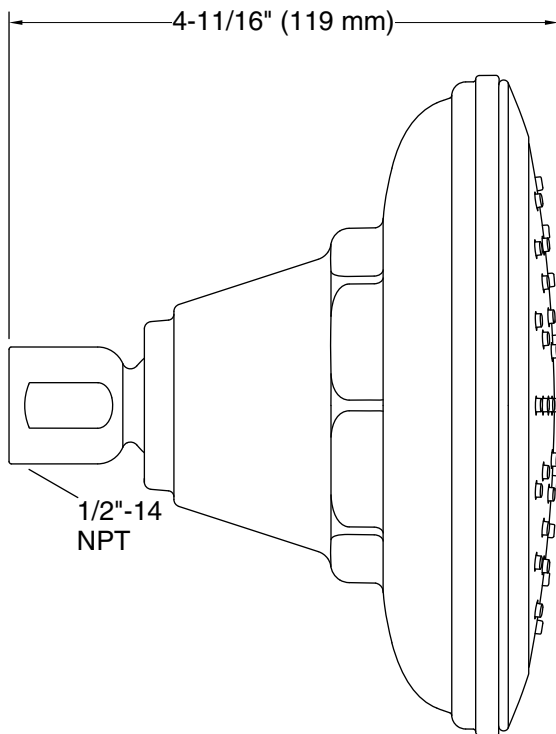

BN Vibrant® Brushed Nickel

Technical Information

All product dimensions are nominal.

Showerhead/Body Spray:

Rated maximum flow: 1.75 gal/min (6.6 l/min)

Pressure: 80 psi (5.5 bar)

Notes

For use with automatic compensating valves rated at 1.4 gal/min (5.3 l/min) or less.