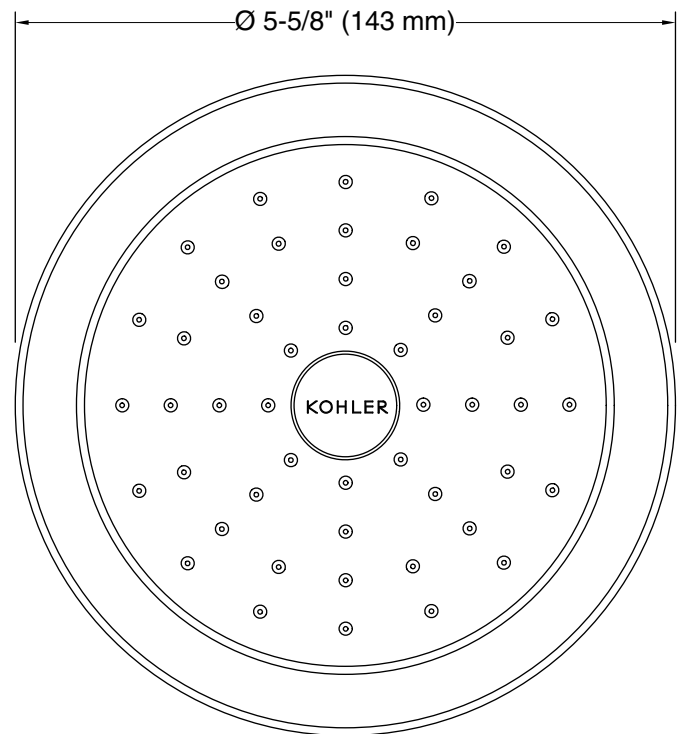

Features

- Katalyst® air-induction technology maximizes the air/water mix for a powerful, even flow.
- Optimized sprayface with 48 nozzles delivers a more focused coverage of large water droplets.
- MasterClean™ sprayface prohibits mineral buildup for easy cleaning.
- 1/2" NPT connection.
- 1.75 gpm (6.6 lpm) maximum flow rate.
- Coordinates with Pinstripe faucets and accessories.

BN Vibrant® Brushed Nickel

Technical Information

All product dimensions are nominal.

Showerhead/Body Spray:

Rated maximum flow: 1.75 gal/min (6.6 l/min)

Pressure: 80 psi (5.5 bar)

Notes

For use with automatic compensating valves rated at 1.4 gal/min (5.3 l/min) or less.