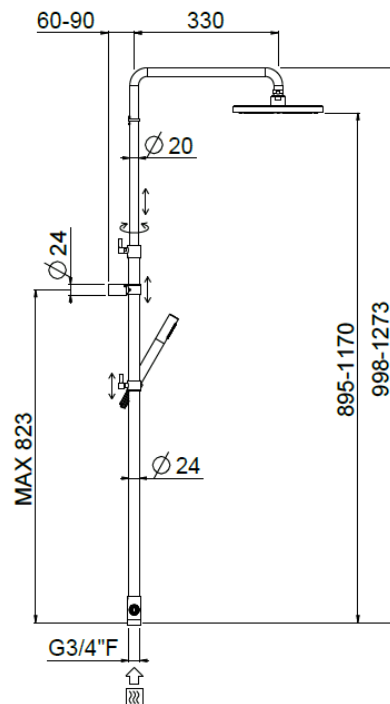

TECHNICAL DRAWING