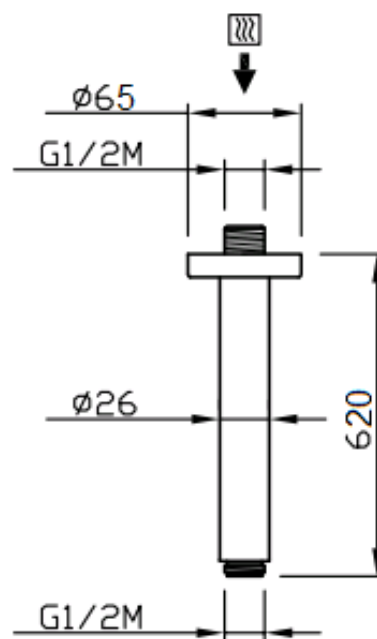

SPARE PARTS

TECHNICAL DRAWING