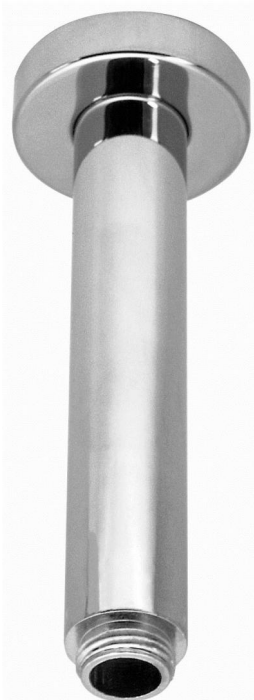

Tondo

Shower arm Tondo L.60cm Victorian rosette
20126C60/A-CR

TECHNICAL INFORMATION

Brass ceiling shower arm $\varnothing 26 \frac{1}{2}$ " mm with Victorian rosette.
Wheelbase 35 cm. CHROME

FEATURES

PICTURE