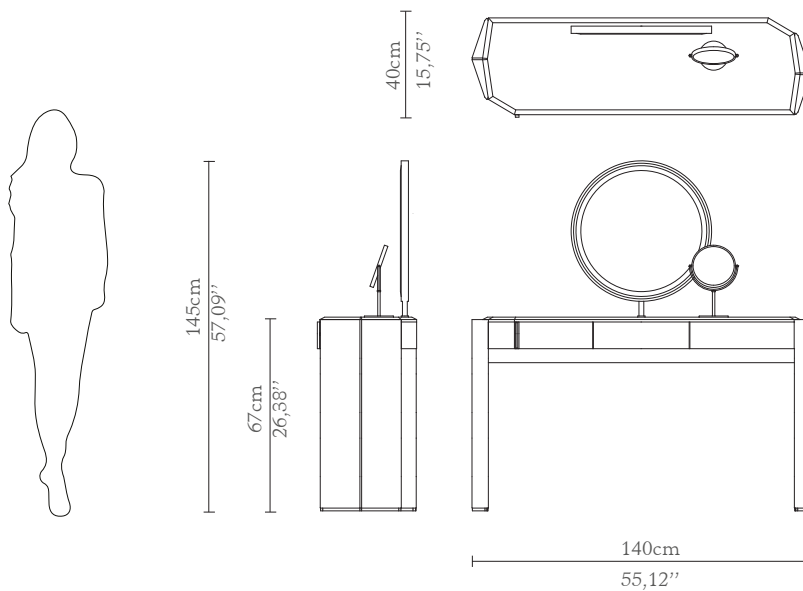

CABINETS & BOOKCASES

ALGERONE | dressing table

DIMENSIONS

Height: 145cm | 57,09''

Length: 140cm | 55,12''

Depth: 40cm | 15,75''

MATERIALS

Body: Brass, Leather, Mirror & Marble

STANDARD FINISHES

Body: Polished Brass, Gray Leather, Mirror & Statuário Marble

WEIGHT

Aprox: 65kg | 143,30lbs

PACKAGING

Volume: 1,16m³ | 40,97ft³

Weight: 75kg | 165,35lbs