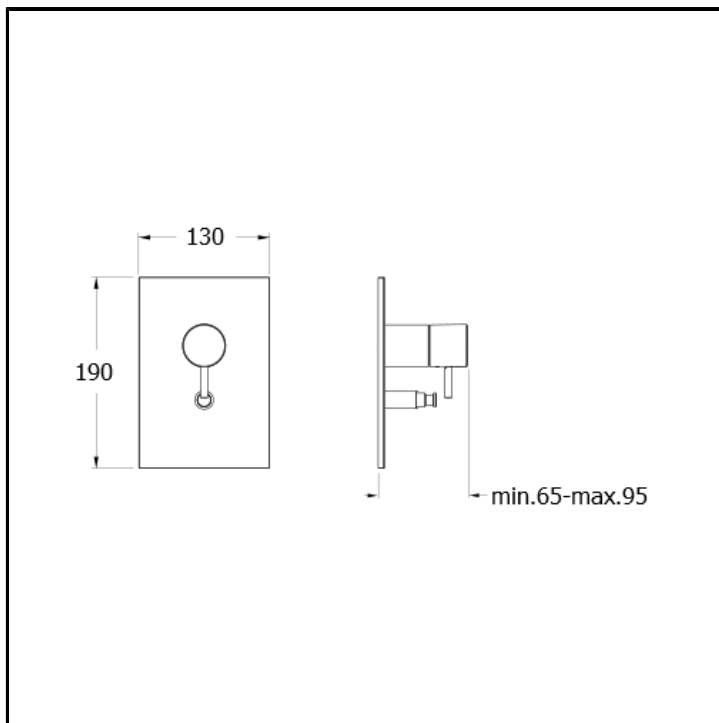

Bath/shower mixer external parts for CRICS535 with 2 outlets diverter and ABS cover plate

FINITURE

 Chrome

CHARACTERISTICS

-

COMMAND

- Monocontrol

INSTALLATION