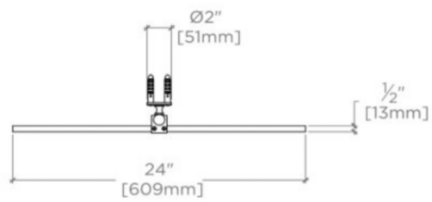

CRYSTAL

CRMR51

Crystal Wall Mounted Oval Mirror on Bar 24" x 2 1/2" x 42 3/16"

SHOWN IN CRYSTAL WALL MOUNTED OVAL MIRROR ON BAR 24" X 2 1/2" X 42 3/16" | CRMR51

TECHNICAL DETAILS

Depth / Width: 2 1/2"
Height: 42 3/16"
Length: 24"
Primary Material: Brass
Suggested Application: Bath

PRODUCT FEATURES

24" x 42 3/16" x 2 1/2"

Designed by and exclusive to Waterworks

Made from Brass

Available in Chrome, Nickel, and Unlacquered Brass

Rod mounted oval mirror

WATERWORKS

CRYSTAL

CRMR51

Crystal Wall Mounted Oval Mirror on Bar 24" x 2 1/2" x 42 3/16"

TOP VIEW

SCALE: $\frac{3}{4}"=1'-0"$

ISO VIEW

SCALE: $\frac{3}{4}"=1'-0"$

FRONT VIEW

SCALE: $\frac{3}{4}"=1'-0"$

SIDE VIEW

SCALE: $\frac{3}{4}"=1'-0"$