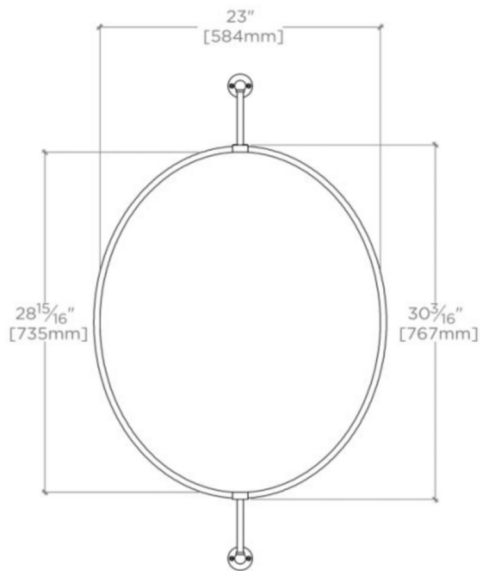

CRYSTAL

CRMR51

Crystal Wall Mounted Oval Mirror on Bar 24" x 2 1/2" x 42 3/16"

SHOWN IN CRYSTAL WALL MOUNTED OVAL MIRROR ON BAR 24" X 2 1/2" X 42 3/16" | CRMR51

TECHNICAL DETAILS

Depth / Width: 2 1/2"
Height: 42 3/16"
Length: 24"
Primary Material: Brass
Suggested Application: Bath

PRODUCT FEATURES

24" x 42 3/16" x 2 1/2"

Designed by and exclusive to Waterworks

Made from Brass

Available in Chrome, Nickel, and Unlacquered Brass

Rod mounted oval mirror

WATERWORKS

CRYSTAL

CRMR51

Crystal Wall Mounted Oval Mirror on Bar 24" x 2 1/2" x 42 3/16"

TOP VIEW

SCALE: $\frac{3}{4}"=1'-0"$

ISO VIEW

SCALE: $\frac{3}{4}"=1'-0"$

FRONT VIEW

SCALE: $\frac{3}{4}"=1'-0"$

SIDE VIEW

SCALE: $\frac{3}{4}"=1'-0"$