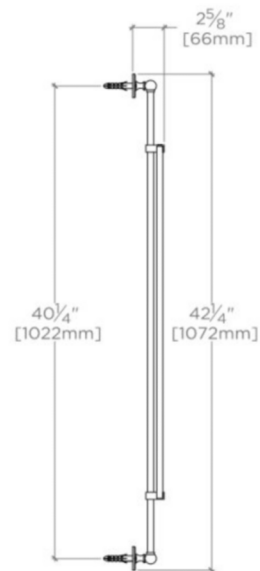

CRYSTAL

CRMR51

Crystal Wall Mounted Oval Mirror on Bar 24" x 2 1/2" x 42 3/16"

SHOWN IN CRYSTAL WALL MOUNTED OVAL MIRROR ON BAR 24" X 2 1/2" X 42 3/16" | CRMR51

TECHNICAL DETAILS

Depth / Width: 2 1/2"
Height: 42 3/16"
Length: 24"
Primary Material: Brass
Suggested Application: Bath

PRODUCT FEATURES

24" x 42 3/16" x 2 1/2"

Designed by and exclusive to Waterworks

Made from Brass

Available in Chrome, Nickel, and Unlacquered Brass

Rod mounted oval mirror

WATERWORKS

CRYSTAL

CRMR51

Crystal Wall Mounted Oval Mirror on Bar 24" x 2 1/2" x 42 3/16"

TOP VIEW

SCALE: $\frac{3}{4}"=1'-0"$

ISO VIEW

SCALE: $\frac{3}{4}"=1'-0"$

FRONT VIEW

SCALE: $\frac{3}{4}"=1'-0"$

SIDE VIEW

SCALE: $\frac{3}{4}"=1'-0"$