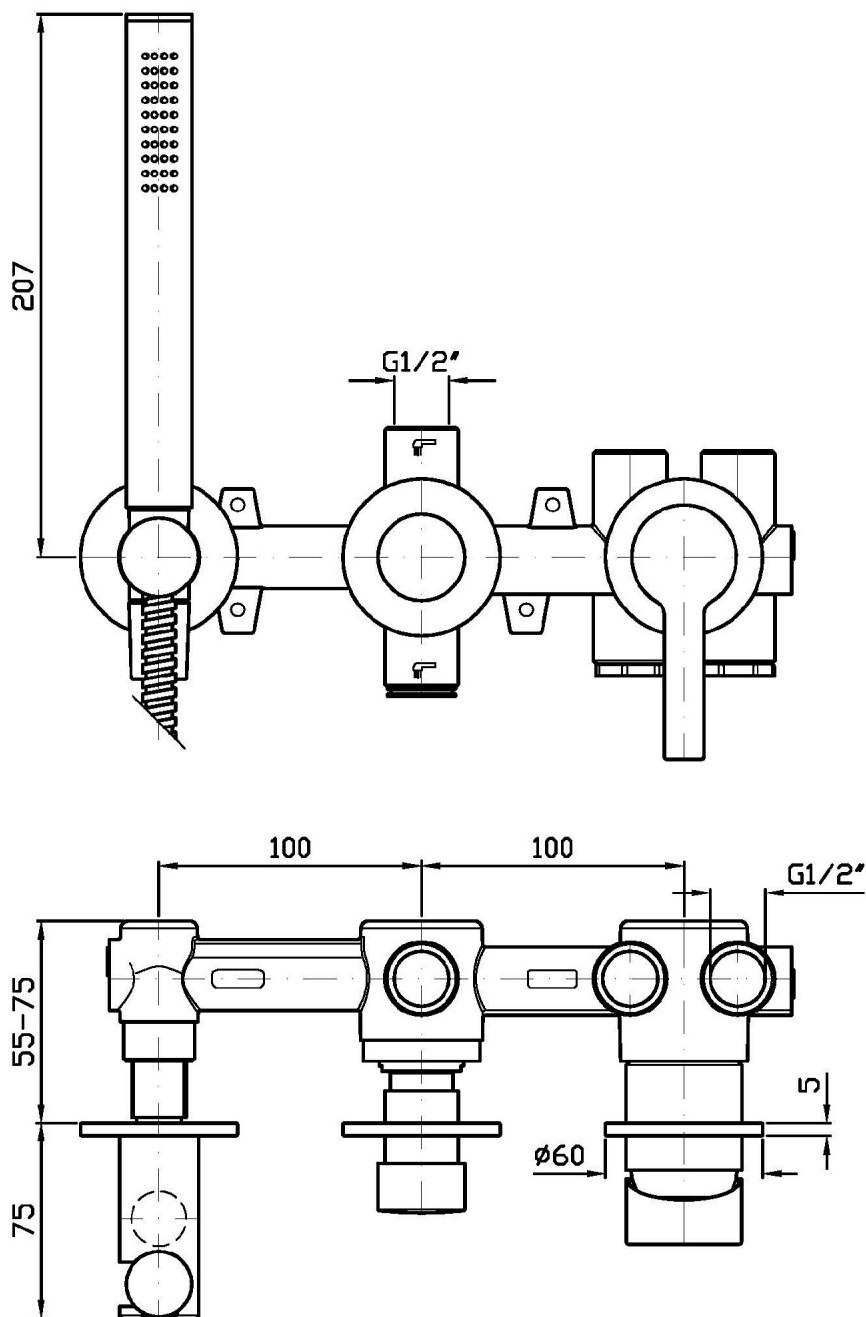

ON

ZON638

Disegno Complessivo / Overall Drawing