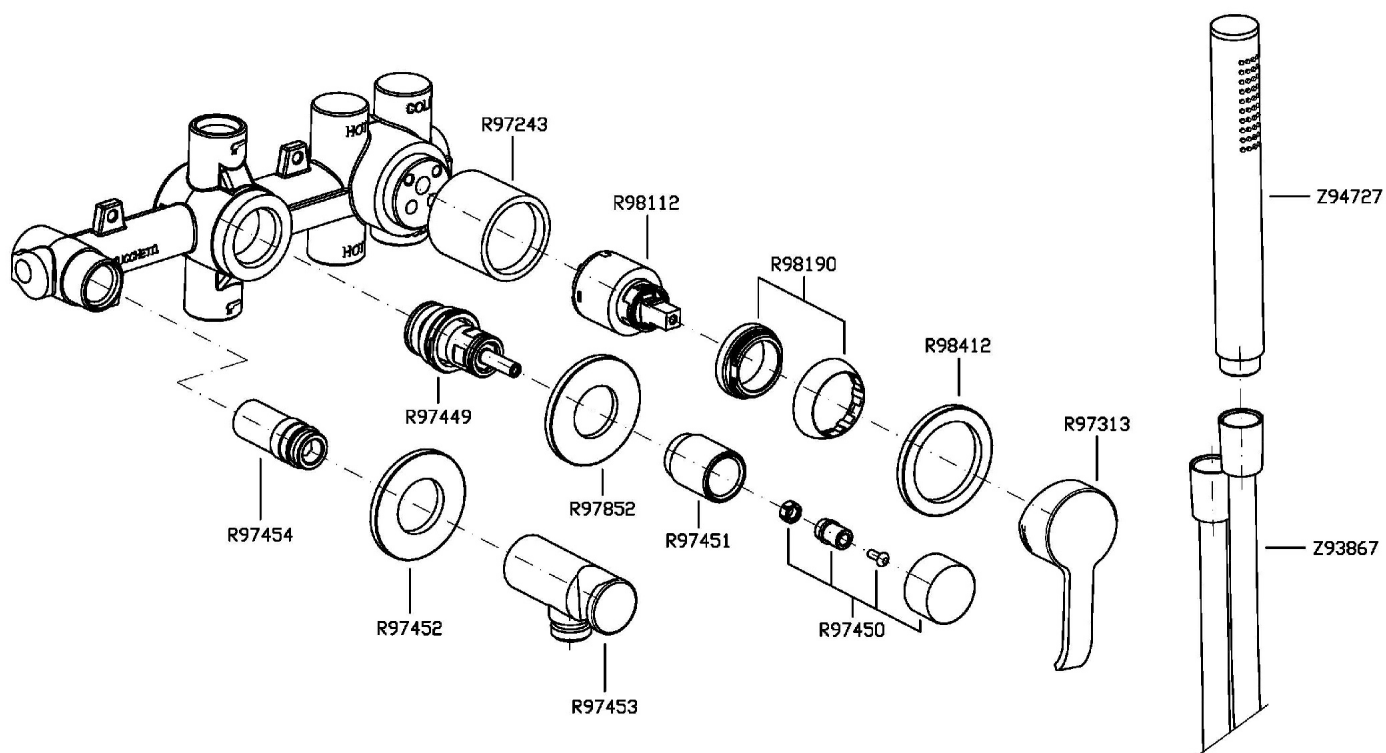

ON

ZON638

Esplosi / Exploded