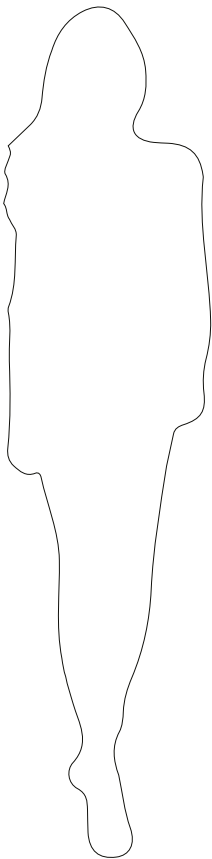

CABINETS & BOOKCASES

EMPIRE | pendant

40cm
15,75"

75cm
29,53"

DIMENSIONS

Cord Height: Adjustable with
200cm | 78,74"

Height: 75cm | 29,53"
Diameter: 40cm | 15,75"

MATERIALS

Body: Brass & Crystal Glass

STANDARD FINISHES

Body: Gold plated

WEIGHT

Aprox: 30kg | 66,14lbs

BULBS

6x g9 Halogen Bulbs (10W
max)*USA not included
Voltage: 220-240V

PACKAGING

Volume: 1,25 m³ | 44,14 ft³
Weight: 40kg | 88,18lbs