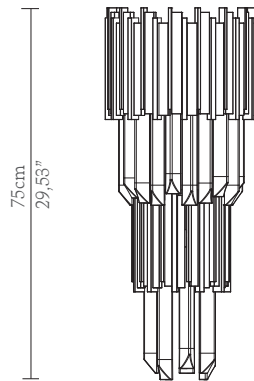

CABINETS & BOOKCASES

EMPIRE | pendant

40cm
15,75"

75cm
29,53"

DIMENSIONS

Cord Height: Adjustable with
200cm | 78,74"

Height: 75cm | 29,53"
Diameter: 40cm | 15,75"

MATERIALS

Body: Brass & Crystal Glass

STANDARD FINISHES

Body: Gold plated

WEIGHT

Aprox: 30kg | 66,14lbs

BULBS

6x g9 Halogen Bulbs (10W
max)*USA not included
Voltage: 220-240V

PACKAGING

Volume: 1,25 m³ | 44,14 ft³
Weight: 40kg | 88,18lbs