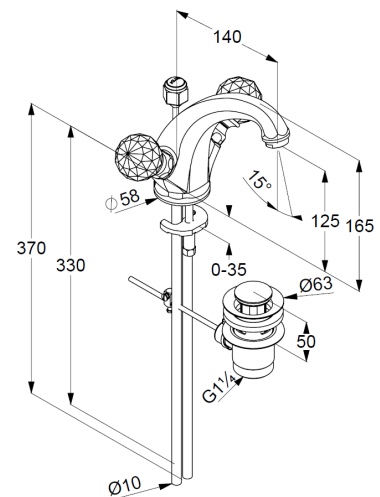

Technical Data

KLUDI 1926
basin mixer
DN 15

Ref:
5101045G4

Finishes:
45 gold plated 23 carat

Product description
Manufacturer KLUDI GmbH & Co. KG
Typ: KLUDI 1926
basin mixer
Ref.: 5101045G4
basin mixer DN 15
two handle mixer
single hole mounted
Crystal handle
Aerator M24
ceramic headparts 180°
copper pipes \varnothing 10 mm
rapid installation set
pop up waste 1 1/4" metal

Product picture

Dimensional drawing

Flow rate diagram