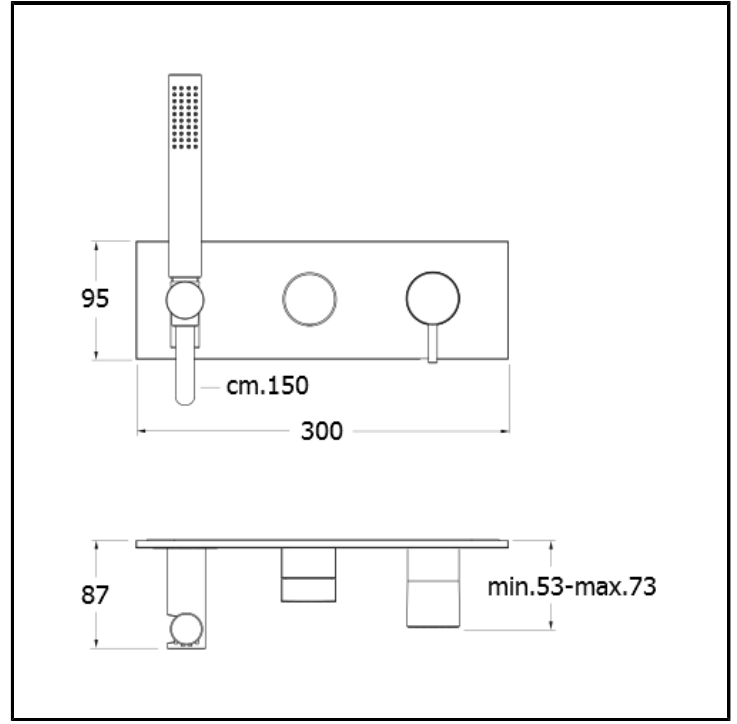

Bath/shower mixer external parts for CRICS100 (right side) - CRICS101 (left side) with 2 outlet diverter, anti-lime hand shower, LONG LIFE flexible hose

FINITURE

- White matt
- Chrome
- Polished black chrome
- Brushed black chrome
- Polished metallic
- Brushed metallic
- Black matt
- Yellow gold oro
- PVD polished rose gold
- PVD brushed rose gold
- Brushed old brass

CHARACTERISTICS

-

FEATURES FROM TECHNOLOGIES

-

COMMAND

- Monocontrol

INSTALLATION

- Wall