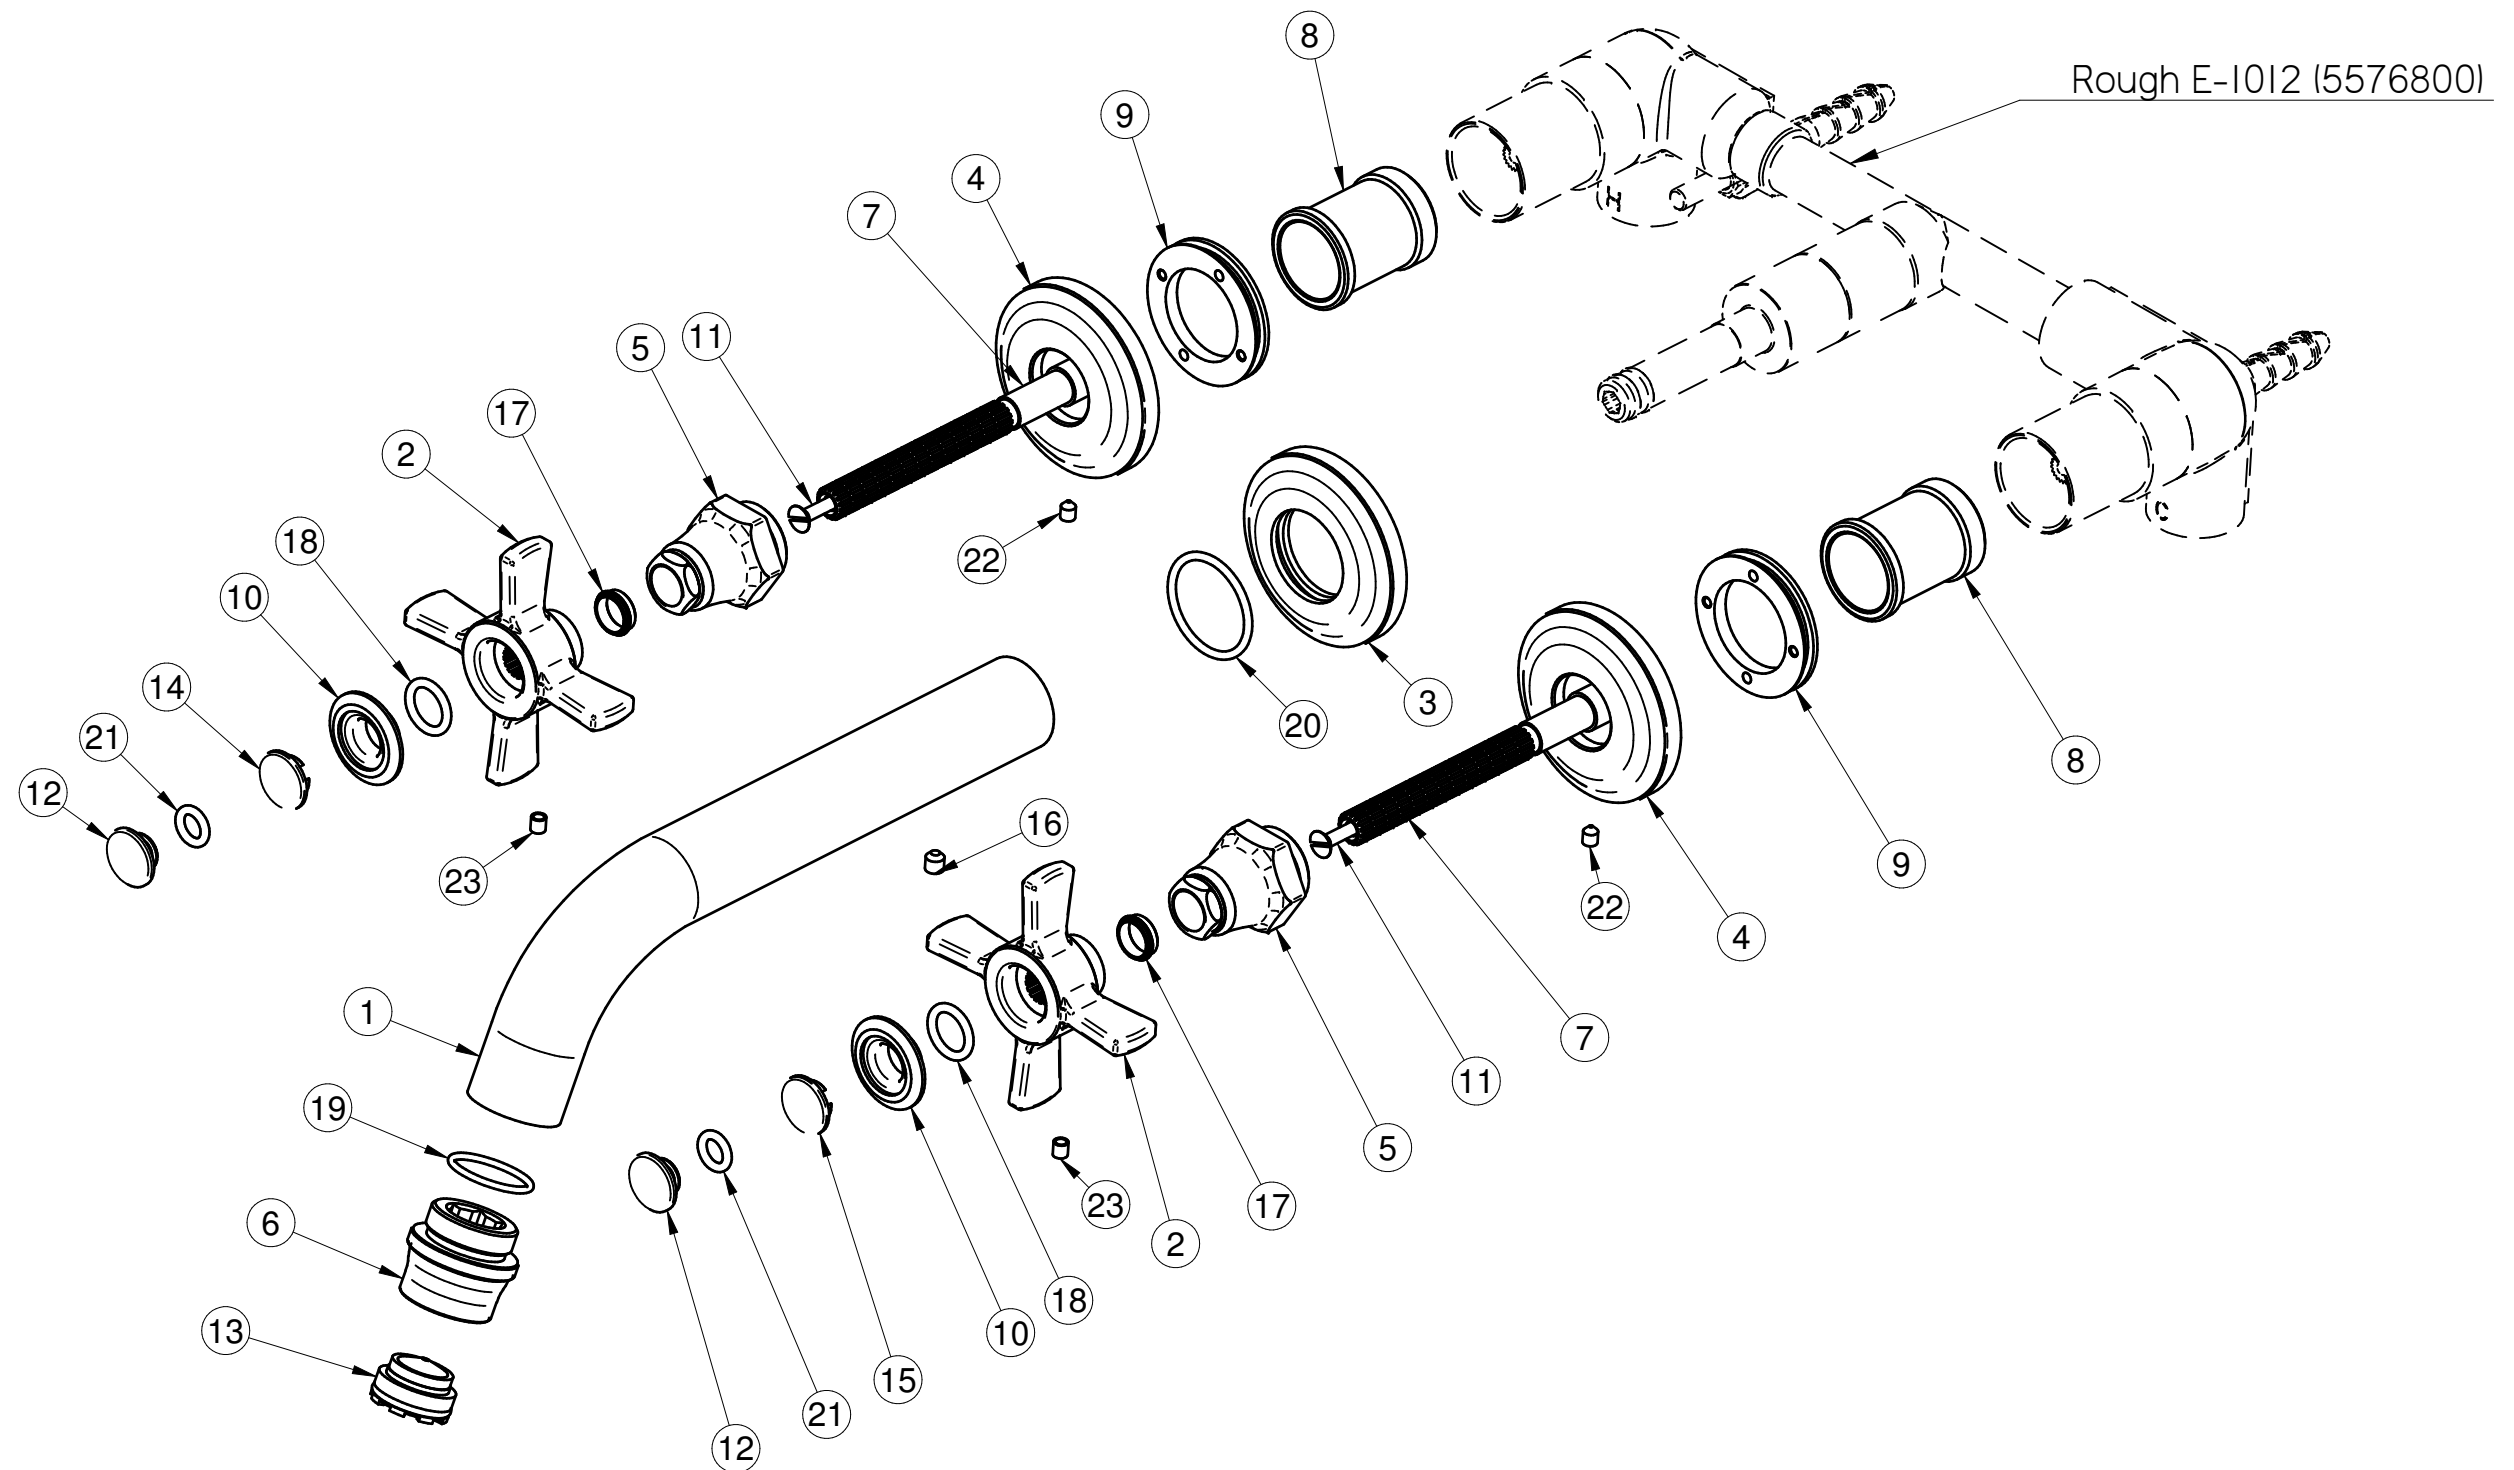

E-6930-C16B-T

CAMDEN Series

GRAFF[®]
Art of Bath