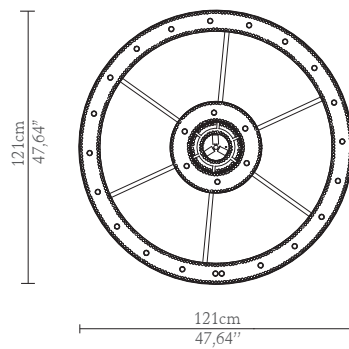

CABINETS & BOOKCA

PHARO | chandelier

DIMENSIONS

Cord Height: Adjustable with
200cm | 78,74"

Height: 187cm | 73,62"
Diameter: 121cm | 47,64"

MATERIALS

Body: Brass & Crystal Glass

STANDARD FINISHES

Body: Gold plated

WEIGHT

Aprox: 150kg | 330,69lbs

BULBS

47x g9 Halogen Bulbs (40W
max)*USA not included
Voltage: 220-240V

PACKAGING

Volume: 5,1m³ | 180,1 ft³
Weight: 160kg | 352,74lbs