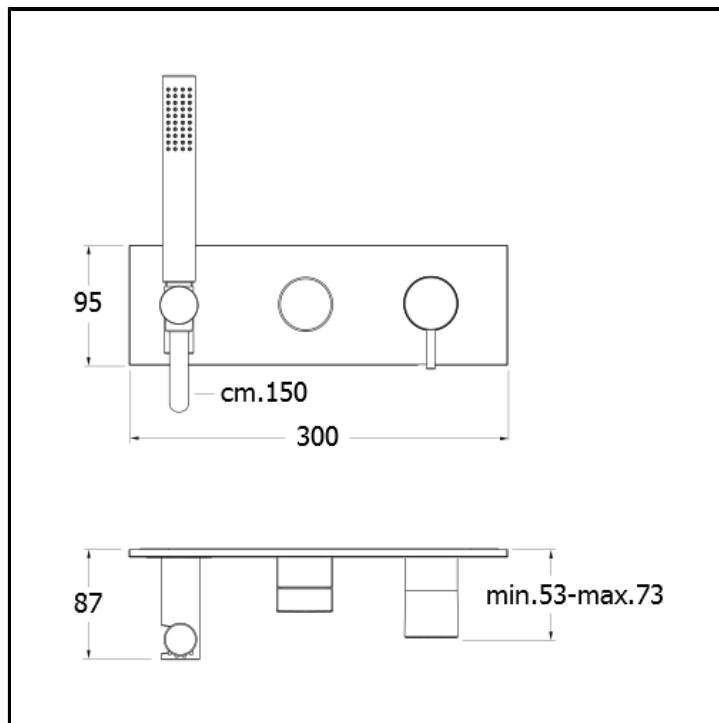

Bath/shower mixer external parts for CRICS100 (right side) - CRICS101 (left side) with 3 outlet diverter, anti-lime hand shower, LONG LIFE flexible hose

FINITURE

- White matt
- Chrome
- Polished black chrome
- Brushed black chrome
- Polished metallic
- Brushed metallic
- Black matt
- Yellow gold oro
- PVD polished rose gold
- PVD brushed rose gold
- Brushed old brass