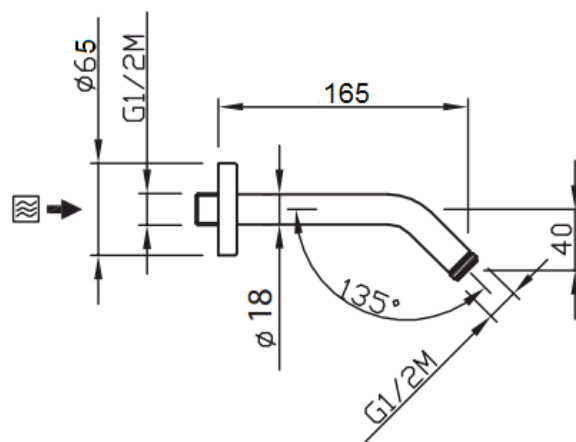

TECHNICAL DRAWING

SPARE PARTS

FINISHINGS