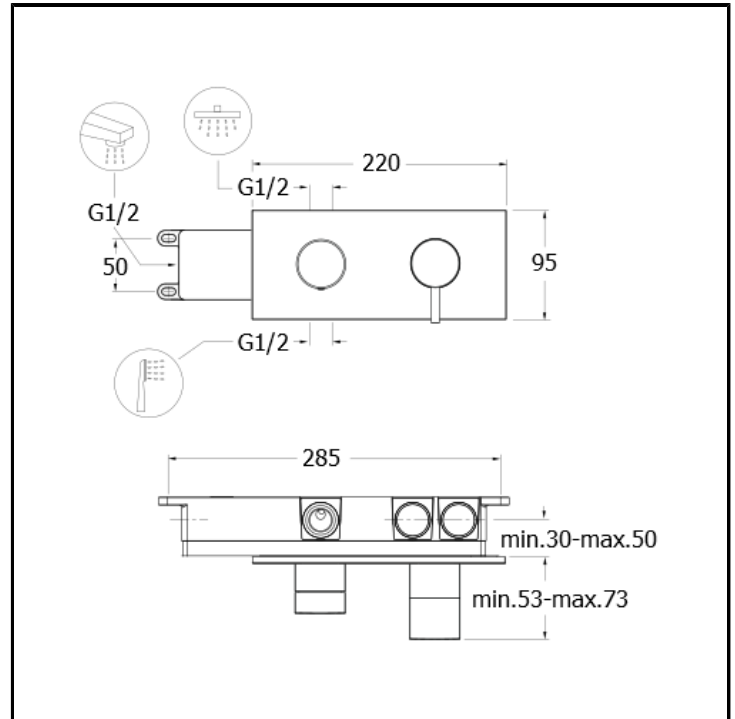

Complete concealed bath/shower mixer with 3 outlet diverter and metal plate

FINITURE

- White matt
- Chrome
- Polished black chrome
- Brushed black chrome
- Polished metallic
- Brushed metallic
- Black matt
- Yellow gold oro
- PVD polished rose gold
- PVD brushed rose gold
- Brushed old brass

CHARACTERISTICS

-

COMMAND

- Monocontrol

INSTALLATION

- Wall

TPOLOGY

-
-