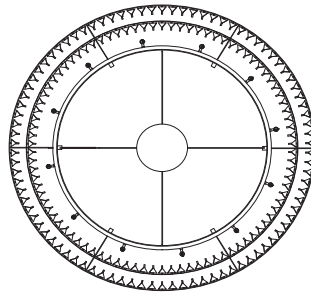

CABINETS & BOOKCASES

LIBERTY | suspension

DIMENSIONS

Height: 60cm | 23,62''
Diameter: 120cm | 47,24''

MATERIALS

Body: Brass & Crystal Glass

STANDARD FINISHES

Body: Gold plated