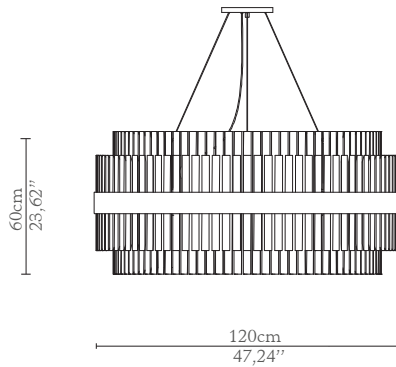

CABINETS & BOOKCASES

LIBERTY | suspension

DIMENSIONS

Height: 60cm | 23,62''
Diameter: 120cm | 47,24''

MATERIALS

Body: Brass & Crystal Glass

STANDARD FINISHES

Body: Gold plated

WEIGHT

Aprox: 135kg | 297,62lbs

BULBS

24x g9 Halogen Bulbs (40W max)*USA not included
Voltage: 220-240V

PACKAGING

Volume: 0,64m³ | 23ft³
Weight: 145g | 319,67lbs