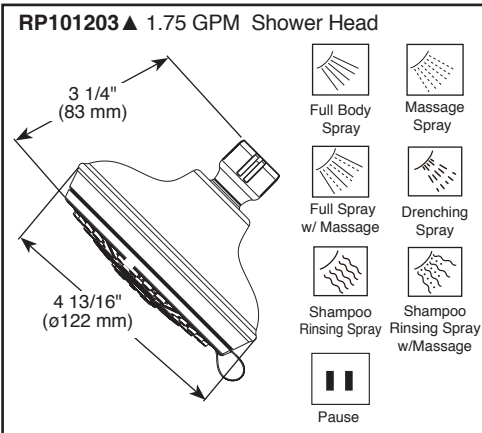

# TUB AND SHOWER FAUCET

■ Becker™ Collection

144891▲

Submitted Model No.: \_\_\_\_\_

Specific Features: \_\_\_\_\_

## FEATURES:

- Monitor® 14 Series pressure balanced bath single handle mixing valve trim
- Seven-setting shower head

## STANDARD SPECIFICATIONS:

- Maintains a balanced pressure of hot and cold water even when a valve is turned on or off elsewhere in the system.
- For use with MultiChoice® Universal rough valve body. (R10000 Series).
- Back-to-back installation capability.
- Solid brass forged body.
- Temperature only controlled with handle.
- Field adjustable to limit handle rotation into hot water zone.
- 120° maximum handle rotation.
- All parts replaceable from the front of the valve.
- Shower head maximum flow rate 1.75 gpm @ 80 psi, 6.6 L/min @ 550 kPa.
- H/C etched temperature indicators on escutcheon.
- Pull-up tub spout. Spout connection via 1/2" NPT iron pipe thread, 1/2" copper tube soldering connection, or slip-on connection with included set screw.