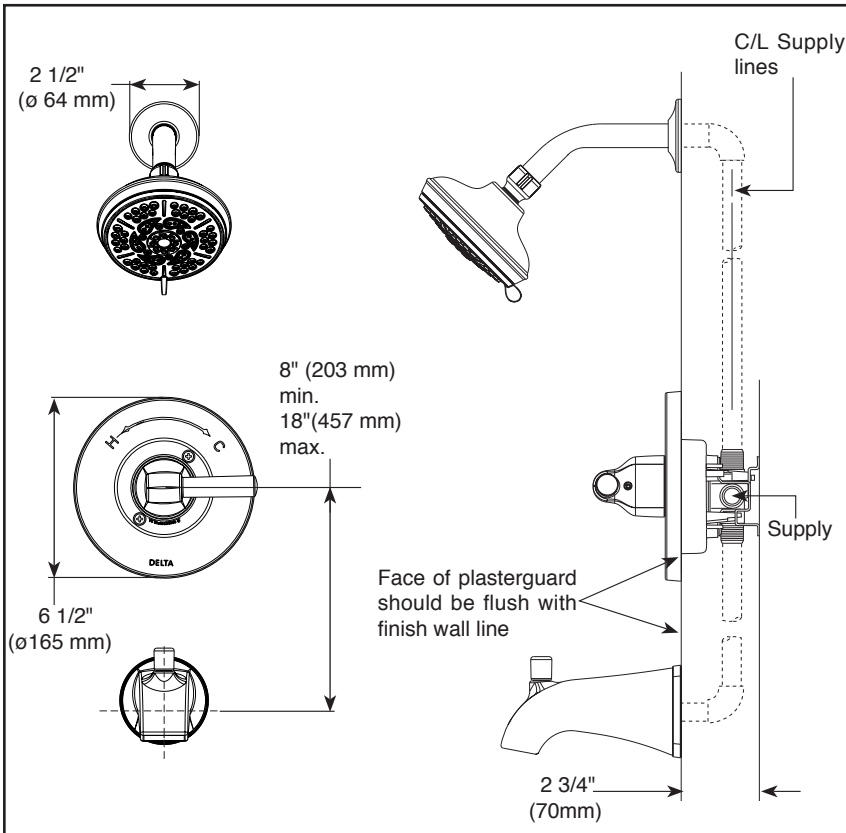

# TUB AND SHOWER FAUCET

■ Becker™ Collection

144891▲

Submitted Model No.: \_\_\_\_\_

Specific Features: \_\_\_\_\_

## FEATURES:

- Monitor® 14 Series pressure balanced bath single handle mixing valve trim
- Seven-setting shower head

## STANDARD SPECIFICATIONS:

- Maintains a balanced pressure of hot and cold water even when a valve is turned on or off elsewhere in the system.
- For use with MultiChoice® Universal rough valve body. (R10000 Series).
- Back-to-back installation capability.
- Solid brass forged body.
- Temperature only controlled with handle.
- Field adjustable to limit handle rotation into hot water zone.
- 120° maximum handle rotation.
- All parts replaceable from the front of the valve.
- Shower head maximum flow rate 1.75 gpm @ 80 psi, 6.6 L/min @ 550 kPa.
- H/C etched temperature indicators on escutcheon.
- Pull-up tub spout. Spout connection via 1/2" NPT iron pipe thread, 1/2" copper tube soldering connection, or slip-on connection with included set screw.