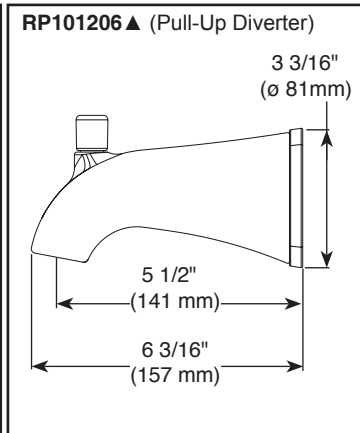

## FEATURES:

- Monitor® 14 Series pressure balanced bath single handle mixing valve trim
- Seven-setting shower head

## STANDARD SPECIFICATIONS:

- Maintains a balanced pressure of hot and cold water even when a valve is turned on or off elsewhere in the system.
- For use with MultiChoice® Universal rough valve body. (R10000 Series).
- Back-to-back installation capability.
- Solid brass forged body.
- Temperature only controlled with handle.
- Field adjustable to limit handle rotation into hot water zone.
- 120° maximum handle rotation.
- All parts replaceable from the front of the valve.
- Shower head maximum flow rate 1.75 gpm @ 80 psi, 6.6 L/min @ 550 kPa.
- H/C etched temperature indicators on escutcheon.
- Pull-up tub spout. Spout connection via 1/2" NPT iron pipe thread, 1/2" copper tube soldering connection, or slip-on connection with included set screw.