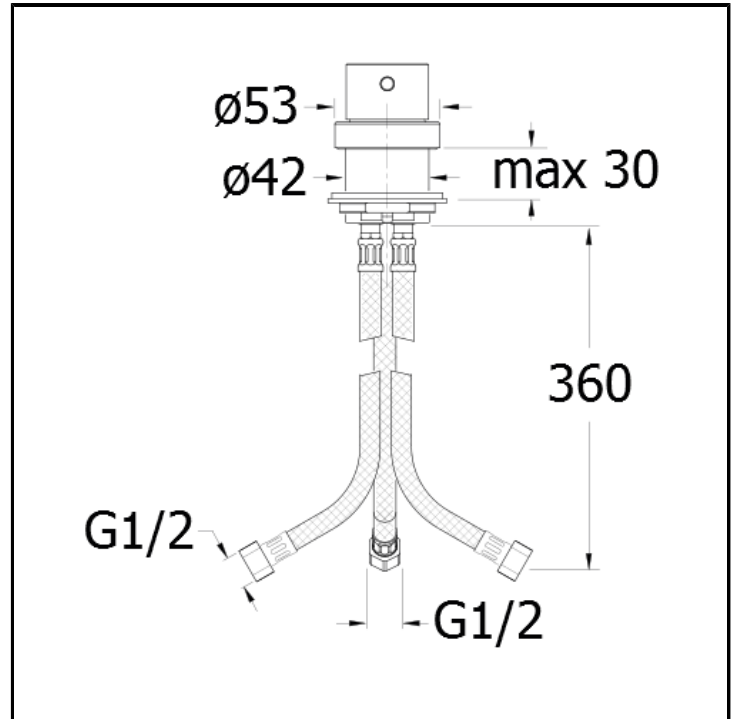

Deck mounted bath mixer with 1 outlet 1/2"

FINITURE

- White matt
- Chrome
- Polished black chrome
- Brushed black chrome
- Polished metallic
- Brushed metallic
- Black matt
- Yellow gold oro
- PVD polished rose gold
- PVD brushed rose gold
- Brushed old brass

CHARACTERISTICS

-

COMMAND

- Monocontrol

INSTALLATION

- Tub edge

TPOLOGY

-