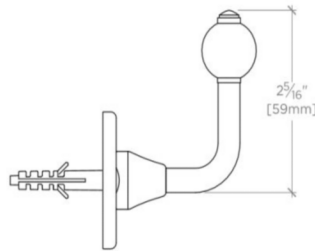

CRYSTAL

Crystal Single Robe Hook

CRRH47

SHOWN IN CRYSTAL SINGLE ROBE HOOK| CRRH47

TECHNICAL DETAILS

Escutcheon Primary Material: Brass
Depth / Width: 2 3/16"
Height: 3"
Installation Type: Wall Mounted
Length: 1 3/4"
Primary Material: Brass
Suggested Application: Bath

PRODUCT FEATURES

1 3/4" x 2 3/16" x 3"

Made from Brass

Mounting hardware included

CRYSTAL

Crystal Single Robe Hook

CRRH47

SIDE VIEW SCALE: 6"=1'-0"

FRONT VIEW SCALE: 6"=1'-0"

SIDE VIEW SCALE: 6"=1'-0"