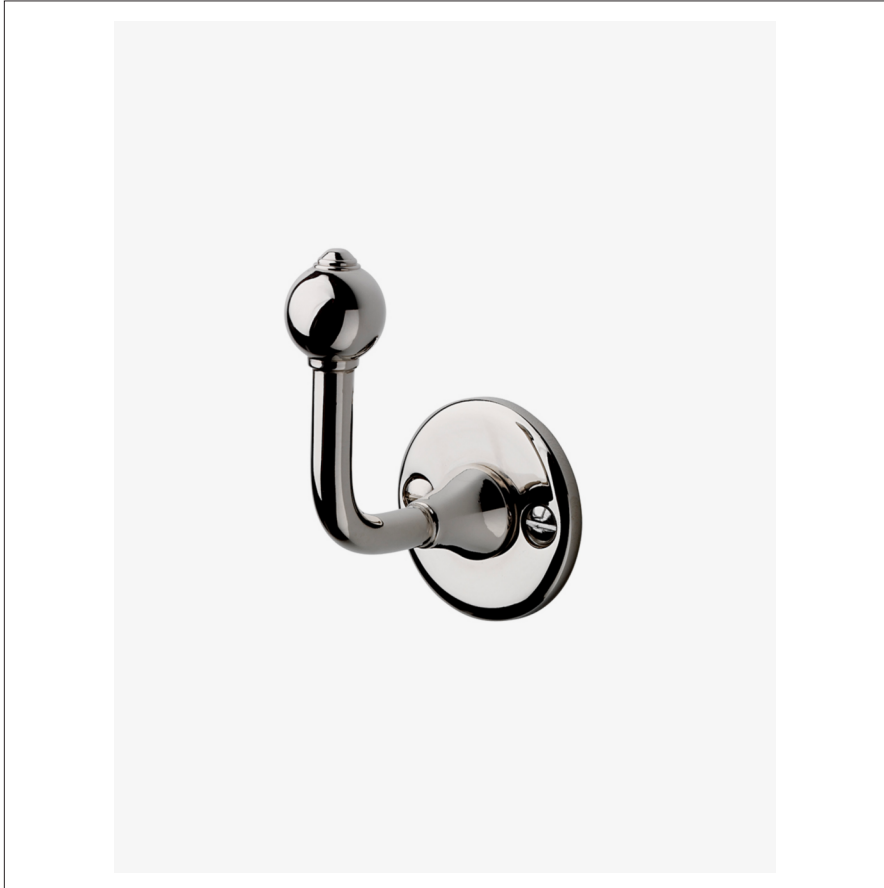

CRYSTAL

Crystal Single Robe Hook

CRRH47

SHOWN IN CRYSTAL SINGLE ROBE HOOK| CRRH47

TECHNICAL DETAILS

Escutcheon Primary Material: Brass
Depth / Width: 2 3/16"
Height: 3"
Installation Type: Wall Mounted
Length: 1 3/4"
Primary Material: Brass
Suggested Application: Bath

INSPIRATION

Comprehensive and universal, the classic design of Crystal is appropriate to partner with any line of fittings and fixtures from modern to traditional. The weight and quality of these handcrafted pieces is unsurpassed.

PRODUCT FEATURES

1 3/4" x 2 3/16" x 3"

Made from Brass

Mounting hardware included

CRYSTAL

Crystal Single Robe Hook

CRRH47

SIDE VIEW SCALE: 6"=1'-0"

FRONT VIEW SCALE: 6"=1'-0"

SIDE VIEW SCALE: 6"=1'-0"