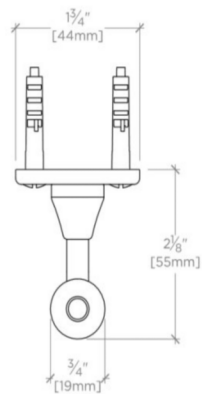

CRYSTAL

Crystal Single Robe Hook

CRRH47

SHOWN IN CRYSTAL SINGLE ROBE HOOK| CRRH47

TECHNICAL DETAILS

Escutcheon Primary Material: Brass
Depth / Width: 2 3/16"
Height: 3"
Installation Type: Wall Mounted
Length: 1 3/4"
Primary Material: Brass
Suggested Application: Bath

PRODUCT FEATURES

1 3/4" x 2 3/16" x 3"

Made from Brass

Mounting hardware included

CRYSTAL

Crystal Single Robe Hook

CRRH47

SIDE VIEW SCALE: 6"=1'-0"

FRONT VIEW SCALE: 6"=1'-0"

SIDE VIEW SCALE: 6"=1'-0"