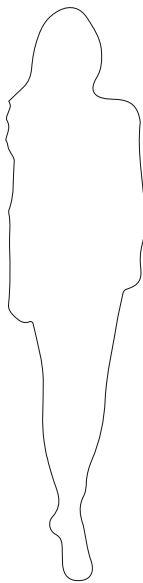

CABINETS & BOOCASES

LIBERTY ROUND | chandelier

Ø 120 cm  
47,24"

## DIMENSIONS

Cord Height : Adjustable  
with 200cm | 78,74"

Height: 100 cm | 39,37"

Diam: 120 cm | 47,24"