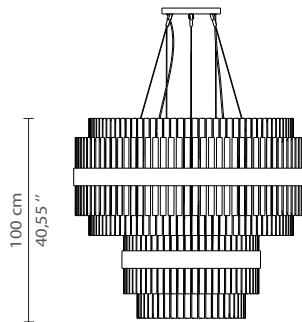

CABINETS & BOOCASES

LIBERTY ROUND | chandelier

Ø 120 cm  
47,24"

## DIMENSIONS

Cord Height : Adjustable  
with 200cm | 78,74"

Height: 100 cm | 39,37"

Diam: 120 cm | 47,24"

## WEIGHT

Aprox: 85 kg | 187,39 lbs