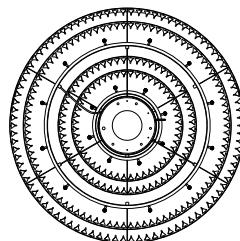

CABINETS & BOOCASES

LIBERTY ROUND | chandelier

Ø 120 cm  
47,24"

## DIMENSIONS

Cord Height : Adjustable  
with 200cm | 78,74"

Height: 100 cm | 39,37"

Diam: 120 cm | 47,24"