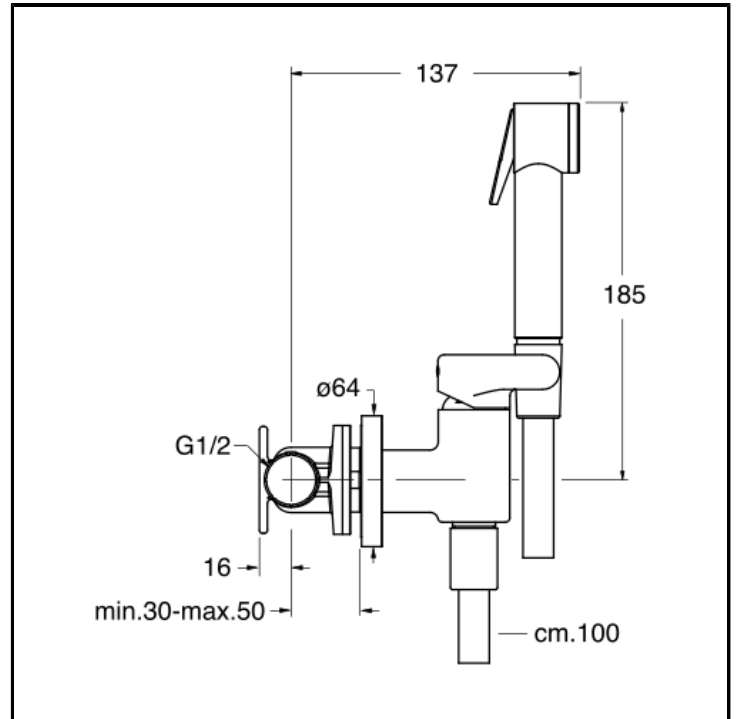

CRIWJ678

■ CRISTINA
RUBINETTERIE

WC/bidet mixer valve with integrated shut-off handset and LONG LIFE flexible hose

FINITURE

 Chrome

COMMAND

- Monocontrol

INSTALLATION