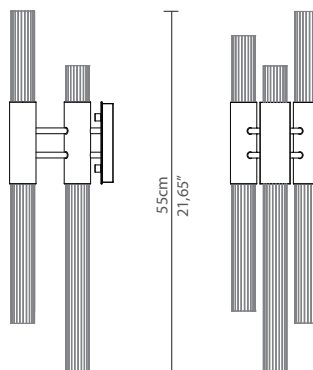

CABINETS & BOOKCASES

WATERFALL | wall

DIMENSIONS

Height: 55cm | 21,65"

Length: 20cm | 7,87"

Depth: 25cm | 9,84"

MATERIALS

Body: Brass & Crystal Glass

STANDARD FINISHES

Body: Gold plated

WEIGHT

Aprox: 3kg | 6,61lbs

BULBS

6x g9 Halogen Bulbs (40W max)*USA not included

Voltage: 220-240V

PACKAGING

Volume: 0,03m³ | 1,06 ft³

Weight: 6kg | 13,2lbs