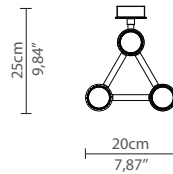

CABINETS & BOOKCASES

WATERFALL | wall

DIMENSIONS

Height: 55cm | 21,65"

Length: 20cm | 7,87"

Depth: 25cm | 9,84"

MATERIALS

Body: Brass & Crystal Glass

STANDARD FINISHES

Body: Gold plated

WEIGHT

Aprox: 3kg | 6,61lbs

BULBS

6x g9 Halogen Bulbs (40W max)*USA not included

Voltage: 220-240V

PACKAGING

Volume: 0,03m³ | 1,06 ft³

Weight: 6kg | 13,2lbs