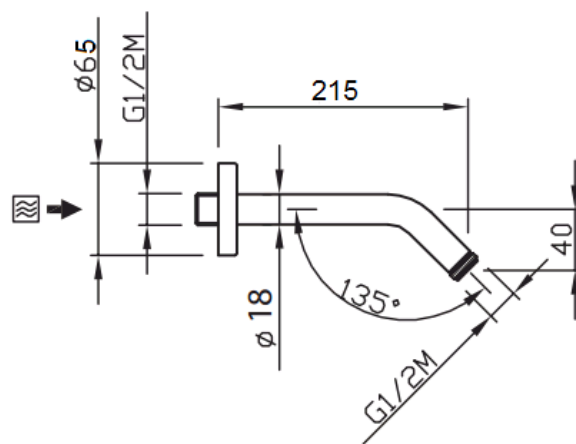

45°

Shower arm 45° L.20cm Victorian rosette
20090C20/A-CR

TECHNICAL INFORMATION

Brass shower arm $\varnothing 20 \frac{1}{2}$ " mm with Victorian rosette.
Wheelbase 20 cm. CHROME

FEATURES

PICTURE

TECHNICAL DRAWING

SPARE PARTS

FINISHINGS