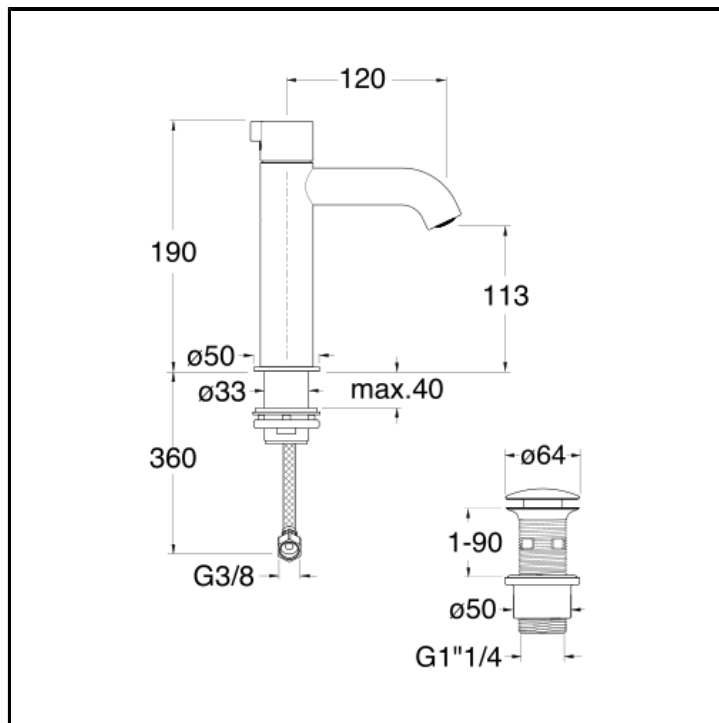

CRIRX210

Progressive basin mixer REGULAR with 1"1/4 Up&Down waste

FINITURE

 Brushed stainless steel AISI

FEATURES (MODEL NAME SIDE)

- Regular

COMMAND

- Progressive