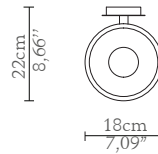

CABINETS & BOOKCASES

PHARO | wall

DIMENSIONS

Height: 113cm | 44,49"

Length: 18cm | 7,09"

Depth: 22cm | 8,66"

MATERIALS

Body: Brass & Crystal Glass

STANDARD FINISHES

Body: Gold plated

WEIGHT

Aprox: 25kg | 55,12lbs

BULBS

9x g9 Halogen Bulbs (40W

max)*USA not included

Voltage: 220-240V

PACKAGING

Volume: 0,11m³ | 3,88ft³

Weight: 35kg | 77,16lbs