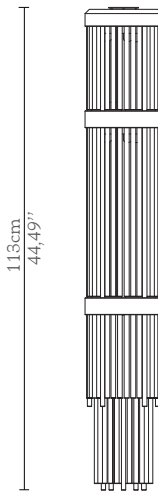

CABINETS & BOOKCASES

PHARO | wall

DIMENSIONS

Height: 113cm | 44,49"

Length: 18cm | 7,09"

Depth: 22cm | 8,66"

MATERIALS

Body: Brass & Crystal Glass

STANDARD FINISHES

Body: Gold plated

WEIGHT

Aprox: 25kg | 55,12lbs

BULBS

9x g9 Halogen Bulbs (40W

max)*USA not included

Voltage: 220-240V

PACKAGING

Volume: 0,11m³ | 3,88ft³

Weight: 35kg | 77,16lbs